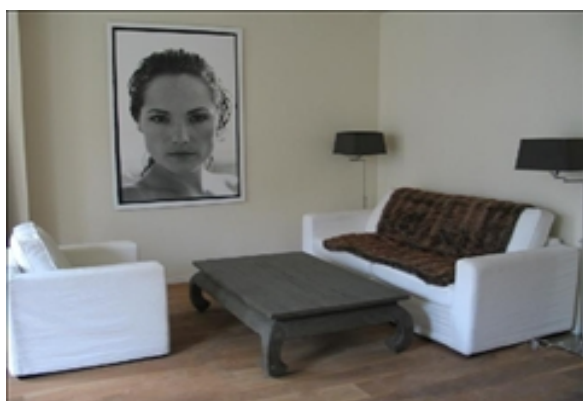

LIVING™

BY BRIDGESTREET

PRINCE RESIDENCE

PRINSENSTRAAT · AMSTERDAM, 1015 DA
NETHERLANDS

This luxury serviced apartment is located on the second floor of an historical and newly renovated building. This bright apartment is brand new with with new furniture and decorations. There's a new kitchen, two new bathrooms, new floor and new beds. The serviced apartment offers a living room and kitchen at the front of the house. In the back of the house you will find a light and comfortable double bedroom with a connecting bathroom. There's also a second double bedroom with a bathroom across the hall. The kitchen is fully equipped with an oven, 5 burner stove, microwave, dishwasher and fridge freezer combination. The apartment also offers a washing machine, dryer, flat screen TV, DVD player and stereo. There has been a lot of attention spent to the decor, cleanliness and the finer details. This serviced apartment really offers...