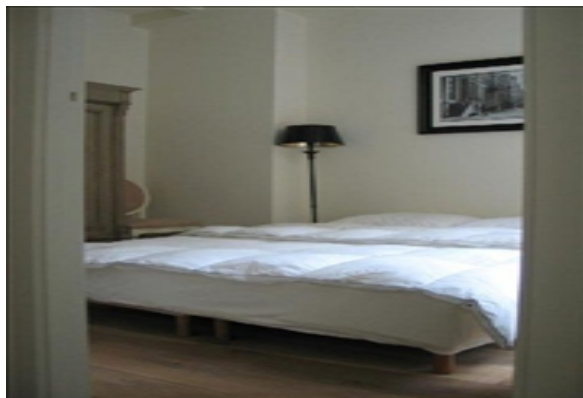

LIVING™

BY BRIDGESTREET

PRINCE RESIDENCE

PRINSENSTRAAT · AMSTERDAM, 1015 DA
NETHERLANDS

This luxury serviced apartment is located on the second floor of an historical and newly renovated building. This bright apartment is brand new with with new furniture and decorations. There's a new kitchen, two new bathrooms, new floor and new beds. The serviced apartment offers a living room and kitchen at the front of the house. In the back of the house you will find a light and comfortable double bedroom with a connecting bathroom. There's also a second double bedroom with a bathroom across the hall. The kitchen is fully equipped with an oven, 5 burner stove, microwave, dishwasher and fridge freezer combination. The apartment also offers a washing machine, dryer, flat screen TV, DVD player and stereo. There has been a lot of attention spent to the decor, cleanliness and the finer details. This serviced apartment really offers...