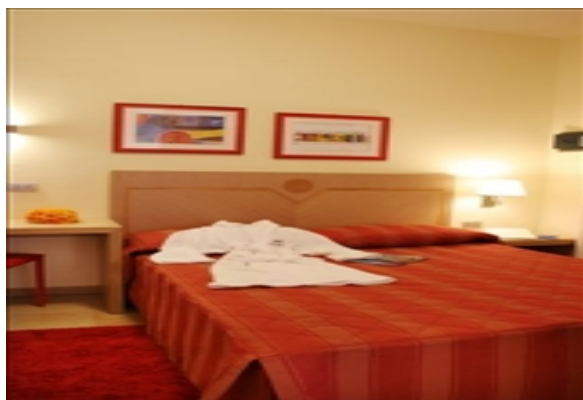

AT THIS LOCATION

- 24 Hour Reception
- Concierge
- Fitness centre nearby
- Lift/Elevators Present / ascenseur
- Meeting Rooms Available
- Secure Entry System / entrée sécurisée

IN THE APARTMENT

- Air Conditioning
- Dishwasher / lave vaisselle
- Fully-Equipped Kitchen
- Fully-furnished and well-appointed apartments
- Hairdryer
- Patio/Balcony