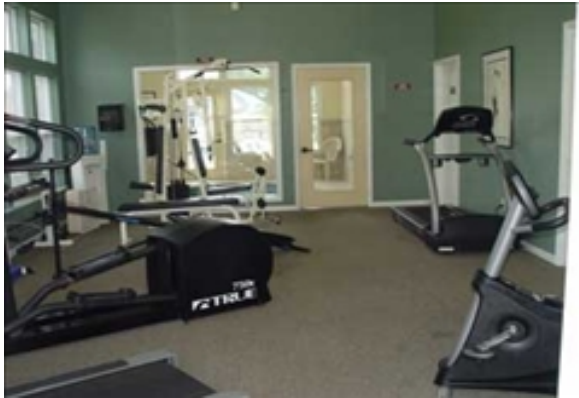

LIVING™

BY BRIDGESTREET

VALLEY VIEW CONDOMINIUMS

561 NAPA VALLEY LANE SUITE A · CRESTVIEW HILLS,
KY 41017 UNITED STATES

Valley View is part of the larger Grandview Summit Luxury Condominium Rental Community. Our residents enjoy all the amenities of the entire complex, including outdoor pool, exercise room, clubhouse and more. We offer a location that is second to none! Crestview Hills is one of the finest communities in the Greater Cincinnati Area. We are just minutes to: Crestview Hills Town Center, grocery stores, I-275, I-75, Florence Mall, Downtown Cincinnati, Greater Cincinnati/Northern KY International Airport and a host of other shopping and entertainment activities

AT THIS LOCATION

- Clubhouse
- Fitness Center
- Outdoor Pool
- Sand Volleyball Court
- Sundeck
- Tanning Bed

IN THE APARTMENT

- Fully-Equipped Kitchen
- Patio/Balcony
- Walk In Closets

SERVICES

- Basic Cable Television Service Provided
- Bi-Weekly Housekeeping
- Customized Billing to Suit Your Company's Needs
- Guest Handbook with a guide to the city and local community. Find everything from the area tourist sights, the nearest drug store, to the fitness center hours.
- Key Packet Delivered Prior to Move-In
- Our Satisfaction Guarantee / notre garantie satisfaction