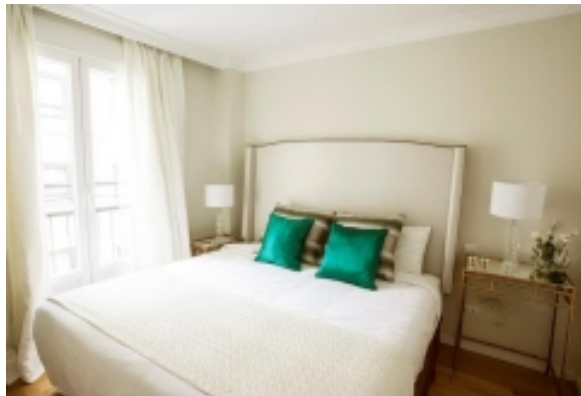

## SPLENDOR SUITES-GRAN VIA 65

GRAND VIA 65 · MADRID, 28013 SPAIN

Gran Via offers its clients a new concept in accommodation in Madrid, combining the comfort and services of a hotel with the facilities of a apartment-suite in the centre of the city. Apartments and suites designed to satisfy new lifestyles. At the service of our clients and making you comfortable. Center of Madrid's social life, the Gran Vía connects the Plaza de España with the Plaza de Callao, on which you will find numerous stores, cinemas and theaters. From the hotel you can also visit the Madrid de los Austrias (Bourbon Madrid) neighborhood, the Palacio Real (Royal Palace) the Catedral de la Almudena (Almudena Cathedral) and the Teatro Real (Royal Opera House).