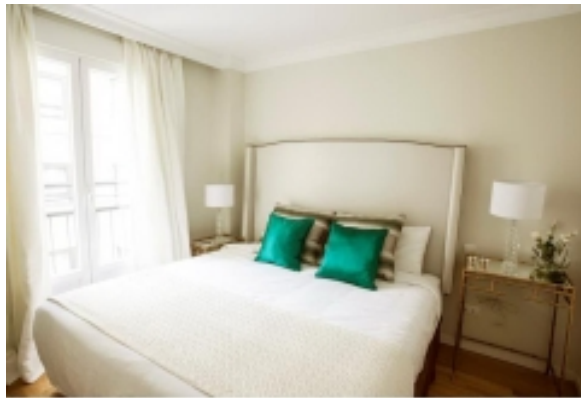

LIVING™

BY BRIDGESTREET

SPLENDOR SUITES-GRAN VIA 65

GRAND VIA 65 · MADRID, 28013 SPAIN

Gran Via offers its clients a new concept in accommodation in Madrid, combining the comfort and services of a hotel with the facilities of a apartment-suite in the centre of the city. Apartments and suites designed to satisfy new lifestyles. At the service of our clients and making you comfortable. Center of Madrid's social life, the Gran Vía connects the Plaza de España with the Plaza de Callao, on which you will find numerous stores, cinemas and theaters. From the hotel you can also visit the Madrid de los Austrias (Bourbon Madrid) neighborhood, the Palacio Real (Royal Palace) the Catedral de la Almudena (Almudena Cathedral) and the Teatro Real (Royal Opera House).