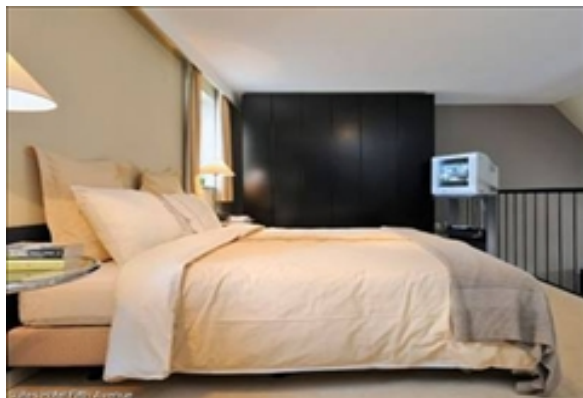

## FIFTH APARTMENTS

---

RUE JOURDAN 11 · BRUSSELS, 1060 BELGIUM

Suites Fifth Avenue offers 20 fully fitted and furnished apartments from 55 to 65 m2. 4 floors with 5 apartments on each floor easily reachable by an elevator. Reception is at the groundfloor and is open from 08am to 07pm from Monday to Friday. A free access laundry room is located on the basement. Fifth Avenue has also 16 covered parking spaces. The building is permanently lit and offers a high level of security with secret entrance code, all apartments are equipped with armoured doors, safety boxes, fire alarm,...