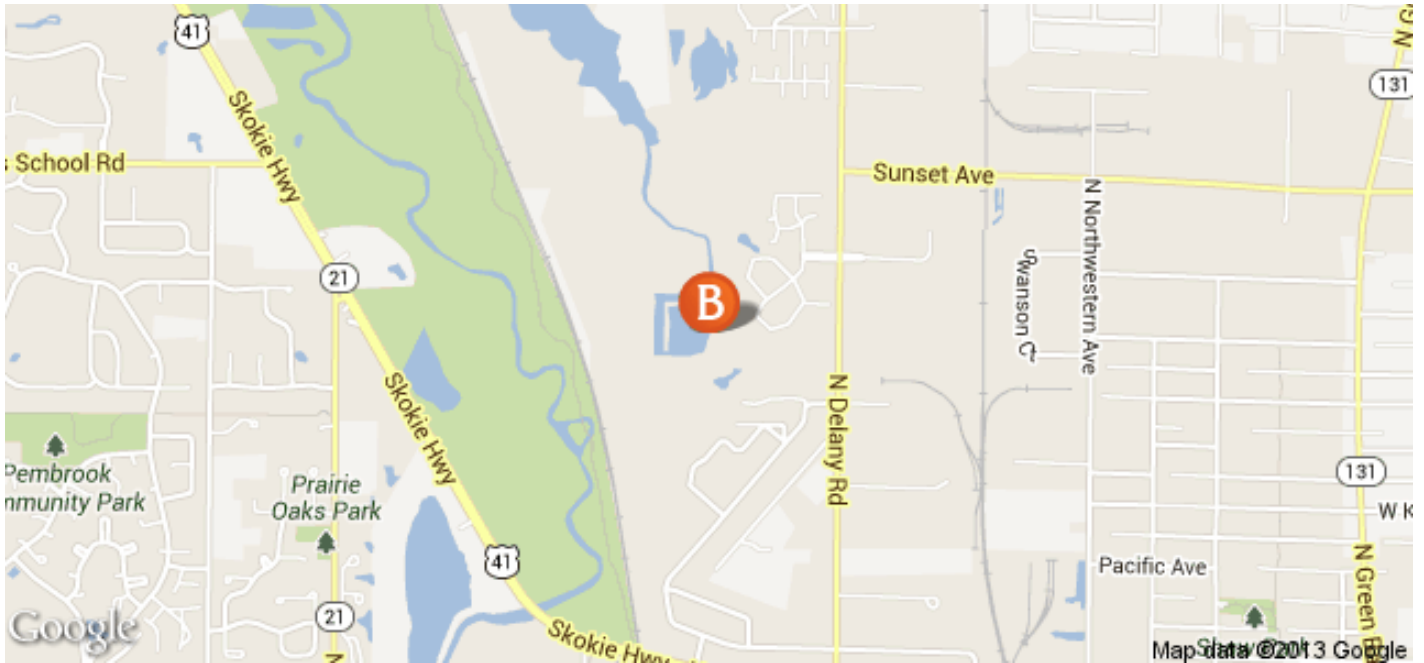

## THE PRESERVE AT OSPREY LAKE

---

2025 GREYSTEM CIRCLE · GURNEE, IL 60031 UNITED STATES

Welcome home to The Preserve at Osprey. Located in Gurnee, IL, The Preserve at Osprey is close to everything. Located near I-94 and Skokie Highway, you have easy access to I-94 Lake Michigan, and downtown Chicago. Discover gracious living at The Preserve at Osprey Apartment Homes. Choose from twenty-one spacious floor plans featuring studio, one or two bedroom options. With elegant fully equipped gourmet kitchens which include a breakfast bar, vaulted ceilings, an in-home washer and dryer, and a private balcony or patio, these residences will satisfy your taste for sophistication and class

### SERVICES

---

- Key Packet Delivered Prior to Move-In

**BRIDGESTREET**  
GLOBAL HOSPITALITY

1 312 955 1015  
BRIDGESTREET.COM

EXCLUSIVE.  
BY BRIDGESTREET

RESIDENCES.  
BY BRIDGESTREET

MODEL  
A PART HOTEL

# LIVING™

BY BRIDGESTREET

IN THE AREA

## THE PRESERVE AT OSPREY LAKE

2025 GREYSTEM CIRCLE · GURNEE, IL 60031 UNITED STATES

Call us: 1 312 955 1015

Distance from city center: 1.8 mile(s)

**BRIDGESTREET.**  
GLOBAL HOSPITALITY

1 312 955 1015  
BRIDGESTREET.COM