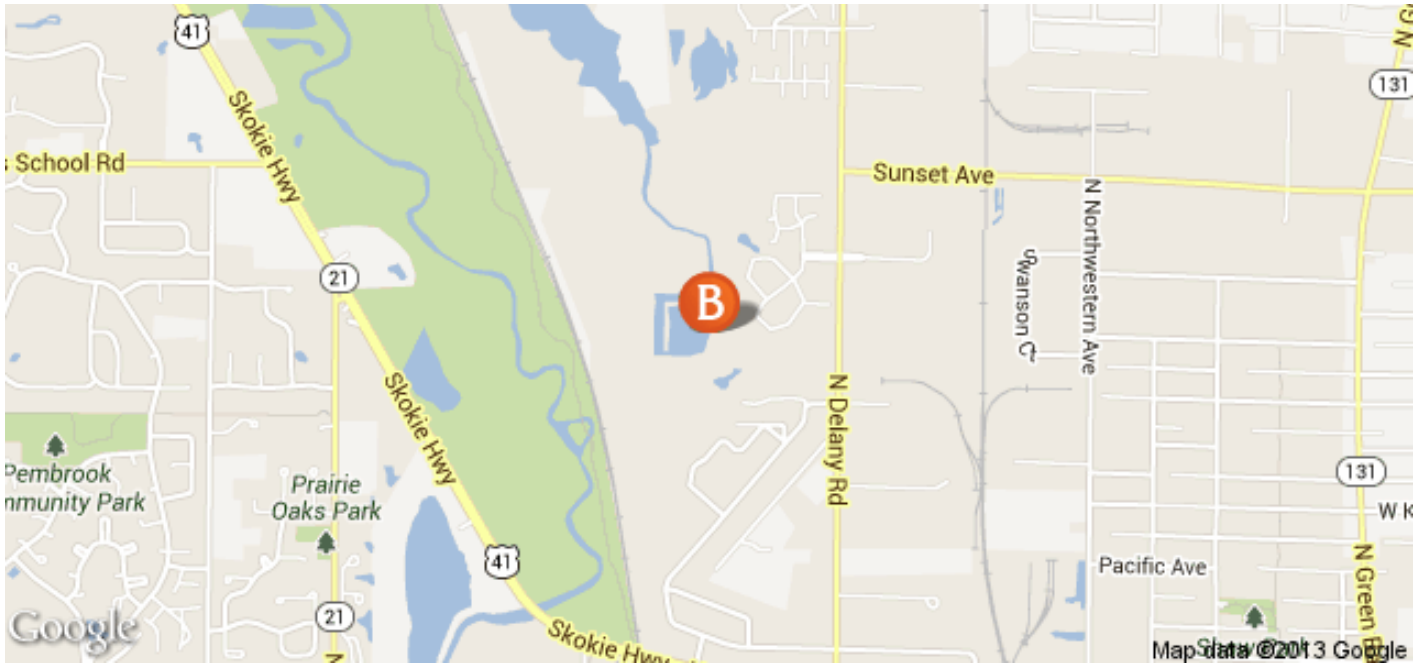

## THE PRESERVE AT OSPREY LAKE

2025 GREYSTEM CIRCLE · GURNEE, IL 60031 UNITED STATES

Welcome home to The Preserve at Osprey. Located in Gurnee, IL, The Preserve at Osprey is close to everything. Located near I-94 and Skokie Highway, you have easy access to I-94 Lake Michigan, and downtown Chicago. Discover gracious living at The Preserve at Osprey Apartment Homes. Choose from twenty-one spacious floor plans featuring studio, one or two bedroom options. With elegant fully equipped gourmet kitchens which include a breakfast bar, vaulted ceilings, an in-home washer and dryer, and a private balcony or patio, these residences will satisfy your taste for sophistication and class

**BRIDGESTREET**  
GLOBAL HOSPITALITY

1 312 955 1015  
BRIDGESTREET.COM

EXCLUSIVE.  
BY BRIDGESTREET

RESIDENCES.  
BY BRIDGESTREET

ApartmentHotels.  
BY BRIDGESTREET

LIVING.  
BY BRIDGESTREET

PLACES.  
BY BRIDGESTREET

# LIVING™

BY BRIDGESTREET

IN THE AREA

## THE PRESERVE AT OSPREY LAKE

2025 GREYSTEM CIRCLE · GURNEE, IL 60031 UNITED STATES

Call us: 1 312 955 1015

Distance from city center: 1.7 mile(s)

**BRIDGESTREET.**  
GLOBAL HOSPITALITY

1 312 955 1015  
BRIDGESTREET.COM