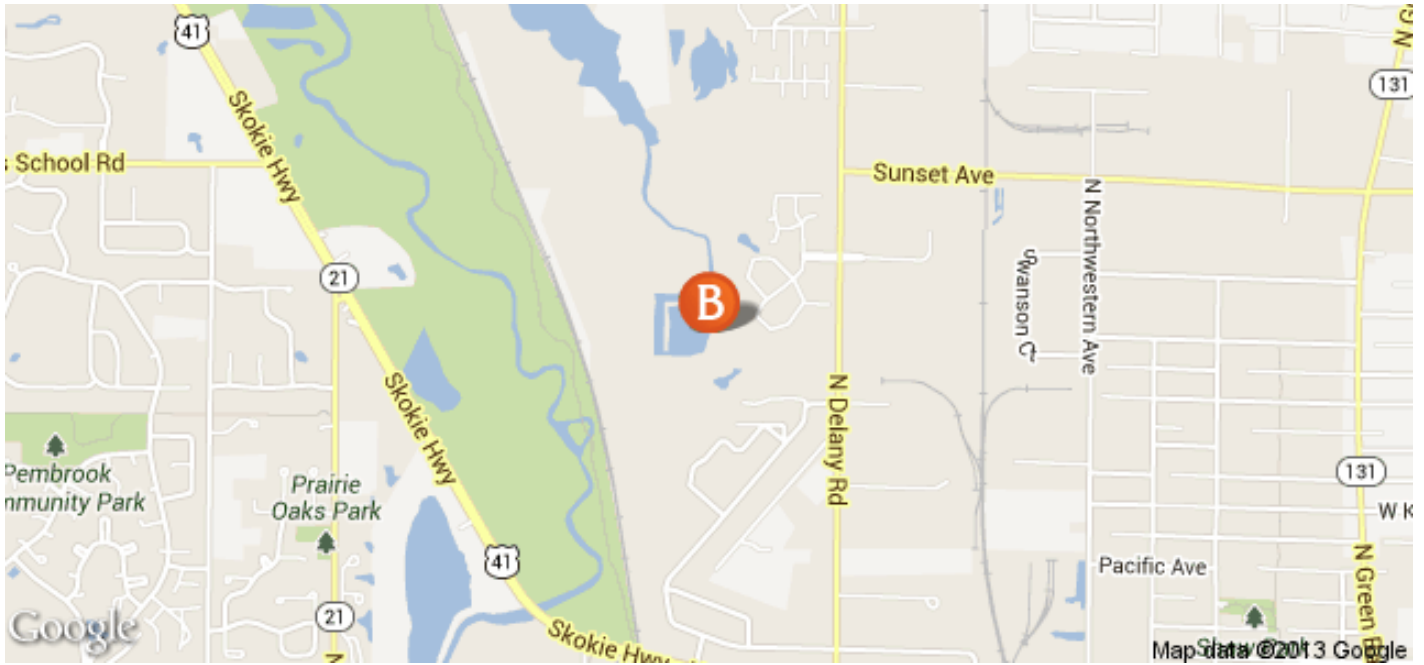

LIVING™

BY BRIDGESTREET

THE PRESERVE AT OSPREY LAKE

2025 GREYSTEM CIRCLE · GURNEE, IL 60031 UNITED STATES

Welcome home to The Preserve at Osprey. Located in Gurnee, IL, The Preserve at Osprey is close to everything. Located near I-94 and Skokie Highway, you have easy access to I-94 Lake Michigan, and downtown Chicago. Discover gracious living at The Preserve at Osprey Apartment Homes. Choose from twenty-one spacious floor plans featuring studio, one or two bedroom options. With elegant fully equipped gourmet kitchens which include a breakfast bar, vaulted ceilings, an in-home washer and dryer, and a private balcony or patio, these residences will satisfy your taste for sophistication and class

RESIDENCES.
BY BRIDGESTREET

MODEL
A PART HOTEL

LIVING.
BY BRIDGESTREET

PLACES.
BY BRIDGESTREET

STÜDYO.
BY BRIDGESTREET

LIVING™

BY BRIDGESTREET

IN THE AREA

THE PRESERVE AT OSPREY LAKE

2025 GREYSTEM CIRCLE · GURNEE, IL 60031 UNITED STATES

Call us: 1 312 955 1015

Distance from city center: 1.8 mile(s)

BRIDGESTREET.
GLOBAL HOSPITALITY

1 312 955 1015
BRIDGESTREET.COM