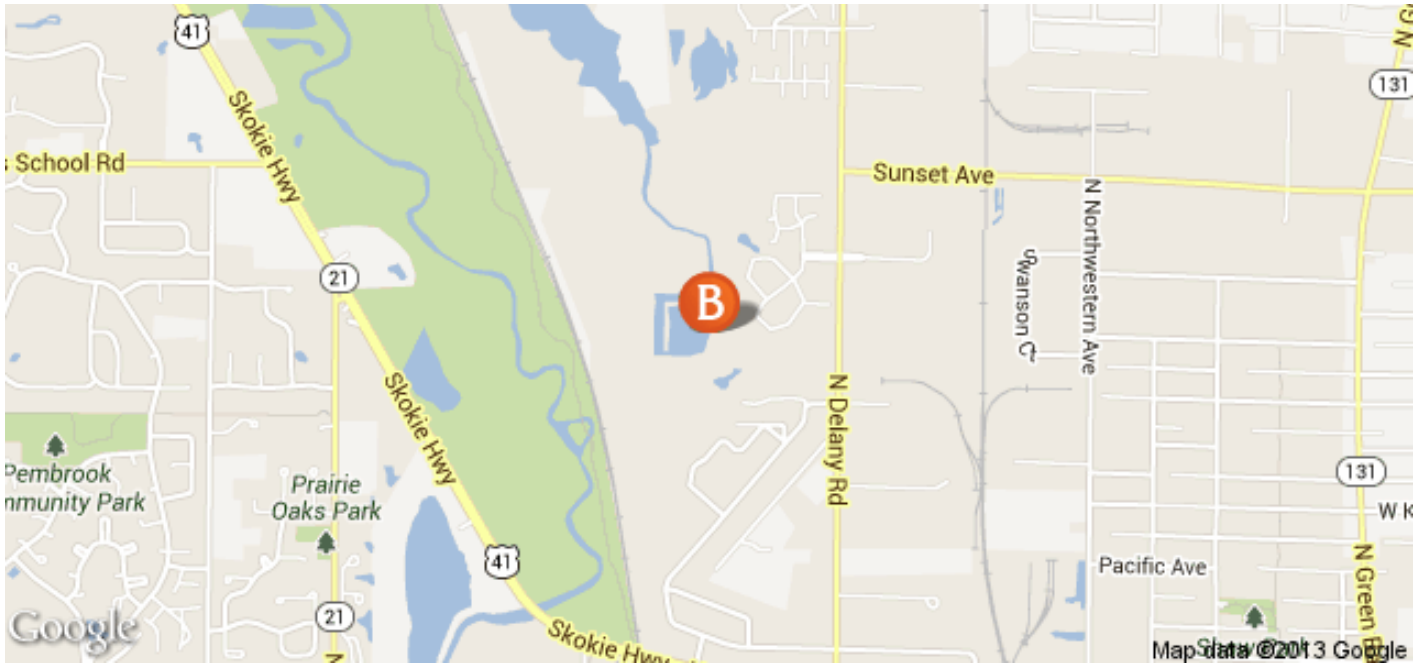

LIVING™

BY BRIDGESTREET

THE PRESERVE AT OSPREY LAKE

2025 GREYSTEM CIRCLE · GURNEE, IL 60031 UNITED STATES

Welcome home to The Preserve at Osprey. Located in Gurnee, IL, The Preserve at Osprey is close to everything. Located near I-94 and Skokie Highway, you have easy access to I-94 Lake Michigan, and downtown Chicago. Discover gracious living at The Preserve at Osprey Apartment Homes. Choose from twenty-one spacious floor plans featuring studio, one or two bedroom options. With elegant fully equipped gourmet kitchens which include a breakfast bar, vaulted ceilings, an in-home washer and dryer, and a private balcony or patio, these residences will satisfy your taste for sophistication and class

RESIDENCES.
BY BRIDGESTREET

MODE.
A PART HOTEL

LIVING.
BY BRIDGESTREET

PLACES.
BY BRIDGESTREET

STÜDYO.
BY BRIDGESTREET

LIVING™

BY BRIDGESTREET

IN THE AREA

THE PRESERVE AT OSPREY LAKE

2025 GREYSTEM CIRCLE · GURNEE, IL 60031 UNITED STATES

Call us: 1 312 955 1015

Distance from city center: 1.8 mile(s)

BRIDGESTREET.
GLOBAL HOSPITALITY

1 312 955 1015
BRIDGESTREET.COM