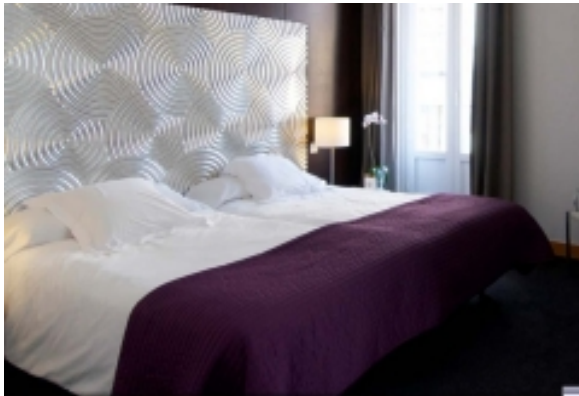

## SUITE PRADO

CALLE MANUEL FERNANDEZ Y GONZALEZ, 10 ·  
MADRID, 28014 SPAIN

Suite Prado has spacious and luxurious suites, each of which comes with a large bedroom, an independent living room, and a kitchen. There you can prepare your own evening meals before heading out into the lively city. Located in the very heart of Madrid, Suite Prado provides a great base for visiting all of Madrid's key attractions such as the Puerta del Sol, the Prado museum and more. It is also well-located for visitors who are in the capital for business and other reasons, being close to the main commercial and financial districts.