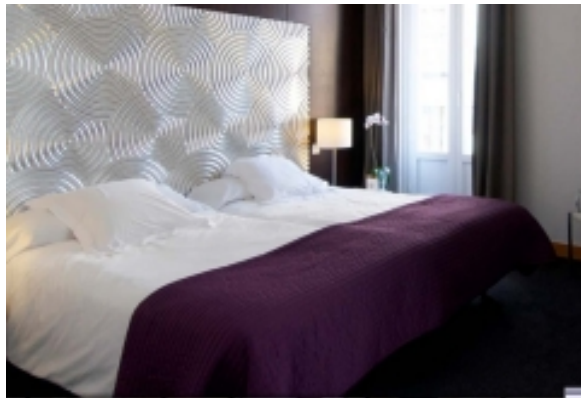

ApartHotels™

BY BRIDGESTREET

SUITE PRADO

CALLE MANUEL FERNANDEZ Y GONZALEZ, 10 ·
MADRID, 28014 SPAIN

Suite Prado has spacious and luxurious suites, each of which comes with a large bedroom, an independent living room, and a kitchen. There you can prepare your own evening meals before heading out into the lively city. Located in the very heart of Madrid, Suite Prado provides a great base for visiting all of Madrid's key attractions such as the Puerta del Sol, the Prado museum and more. It is also well-located for visitors who are in the capital for business and other reasons, being close to the main commercial and financial districts.