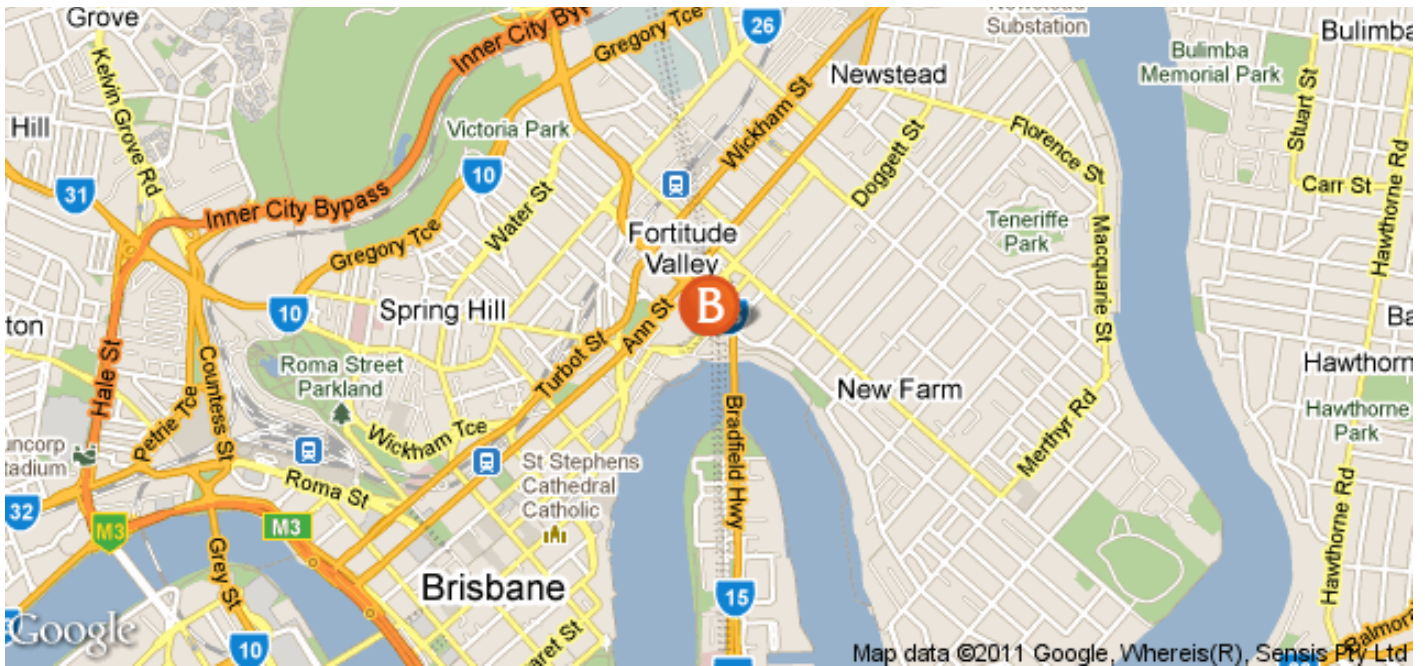

## MEDINA EXECUTIVE BRISBANE

15 IVORY LANE · BRISBANE, 4000 AUSTRALIA

Enjoy world-class theatre, premier nightspots and top restaurants in this modern, cosmopolitan city, famous for its relaxed and friendly style. Medina Executive Brisbane can be found at the east-end of the city centre. The hotel offers sweeping views of the Brisbane River, the city skyline and Story Bridge. Take the River Boardwalk to the Botanic Gardens or visit the Southbank Parklands, Convention Centre or Cultural Centre via the Goodwill footbridge. The property provides guests the choice of studio, 1 bedroom and 2 bedroom apartments.

## IN THE AREA

- Brisbane International Airport - 15km
- Brisbane CBD - 1.1km