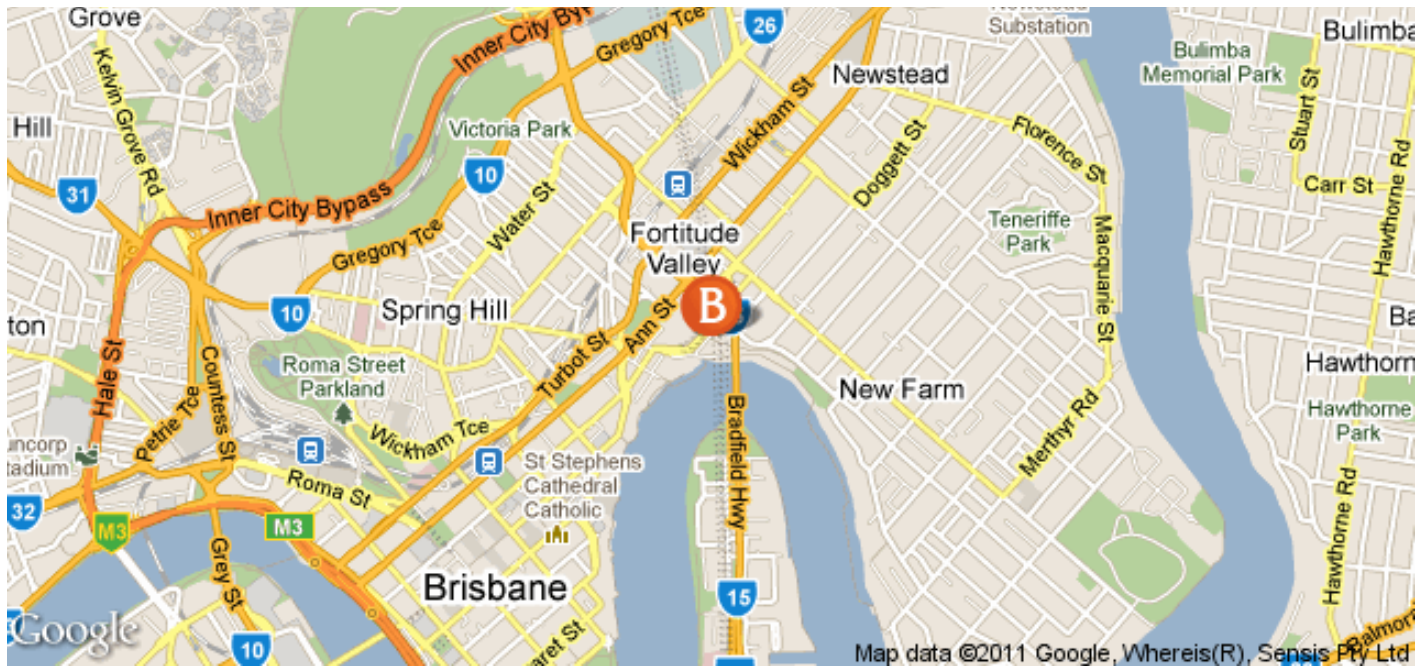

LIVING™

BY BRIDGESTREET

IN THE AREA

- Brisbane International Airport - 15km
- Brisbane CBD - 1.1km

MEDINA EXECUTIVE BRISBANE

15 IVORY LANE · BRISBANE, 4000 AUSTRALIA

Call us: +65 9755 5183

Distance from city center: 0.9 mile(s)

BRIDGESTREET.
GLOBAL HOSPITALITY

+65 9755 5183
BRIDGESTREET.COM

EXCLUSIVE.
BY BRIDGESTREET

RESIDENCES.
BY BRIDGESTREET

MODE.
APARTHOTEL

LIVING.
BY BRIDGESTREET

PLACES.
BY BRIDGESTREET

STÜDYO.
BY BRIDGESTREET