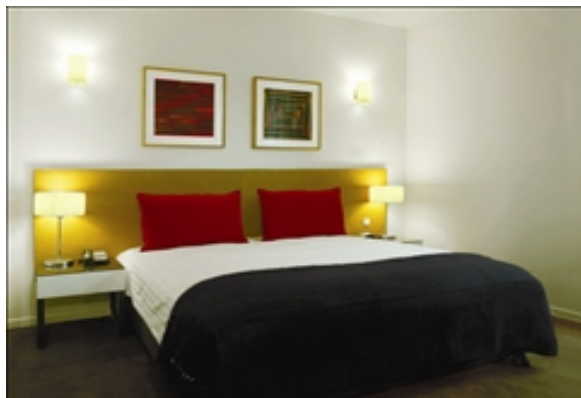

LIVING™

BY BRIDGESTREET

ADINA COPENHAGEN

AMERIKA PLADS 7 · COPENHAGEN, 2100 DENMARK

Adina Copenhagen is ideally located on Amerika Plads right next to Copenhagen international cruise terminal. All apartments have been designed to create an atmosphere of elegance combined with the functionality and comforts of home. Enjoy dining at Otto's stressfree atmosphere and the lively outdoor serving area is perfect for winding down after a long days work.

AT THIS LOCATION

- 24 Hour Reception
- Concierge Service
- Direct Dial Telephone / ligne téléphonique
- Lift/Elevators Present / ascenseur

IN THE APARTMENT

- Cots/extra bed on request
- Fully-Equipped Kitchen
- Hairdryer
- Hi-fi
- Patio/Balcony
- Washer and Dryer
- Work Desk, with Chair, Lamp, provided