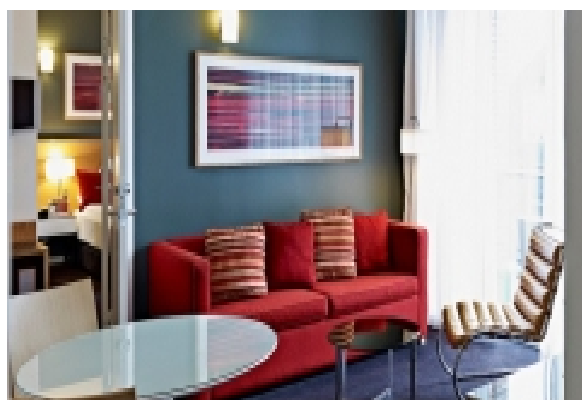

LIVING™

BY BRIDGESTREET

ADINA COPENHAGEN

AMERIKA PLADS 7 · COPENHAGEN, 2100 DENMARK

Adina Copenhagen is ideally located on Amerika Plads right next to Copenhagen international cruise terminal. All apartments have been designed to create an atmosphere of elegance combined with the functionality and comforts of home. Enjoy dining at Otto's stressfree atmosphere and the lively outdoor serving area is perfect for winding down after a long days work.