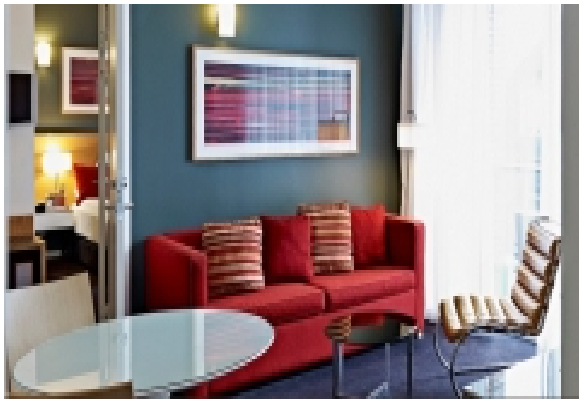

LIVING™

BY BRIDGESTREET

ADINA COPENHAGEN

AMERIKA PLADS 7 · COPENHAGEN, 2100 DENMARK

Adina Copenhagen is ideally located on Amerika Plads right next to Copenhagen international cruise terminal. All apartments have been designed to create an atmosphere of elegance combined with the functionality and comforts of home. Enjoy dining at Otto's stressfree atmosphere and the lively outdoor serving area is perfect for winding down after a long days work.