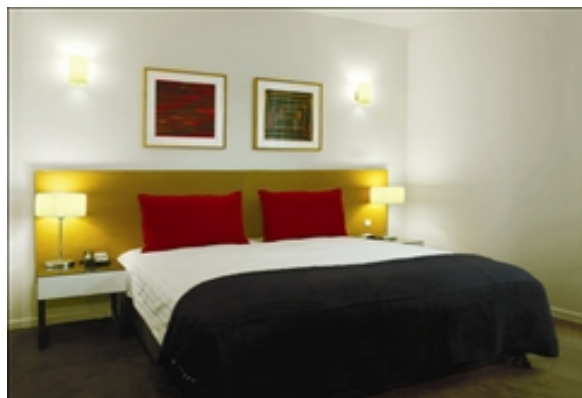

LIVING™

BY BRIDGESTREET

ADINA COPENHAGEN

AMERIKA PLADS 7 · COPENHAGEN, 2100 DENMARK

Adina Copenhagen is ideally located on Amerika Plads right next to Copenhagen international cruise terminal. All apartments have been designed to create an atmosphere of elegance combined with the functionality and comforts of home. Enjoy dining at Otto's stressfree atmosphere and the lively outdoor serving area is perfect for winding down after a long days work.

AT THIS LOCATION

- 24 Hour Reception
- Concierge Service
- Direct Dial Telephone / ligne téléphonique
- Lift/Elevators Present / ascenceur

IN THE APARTMENT

- Cots/extra bed on request
- Fully-Equipped Kitchen
- Hairdryer
- Hi-fi
- Patio/Balcony
- Washer and Dryer
- Work Desk, with Chair, Lamp, provided