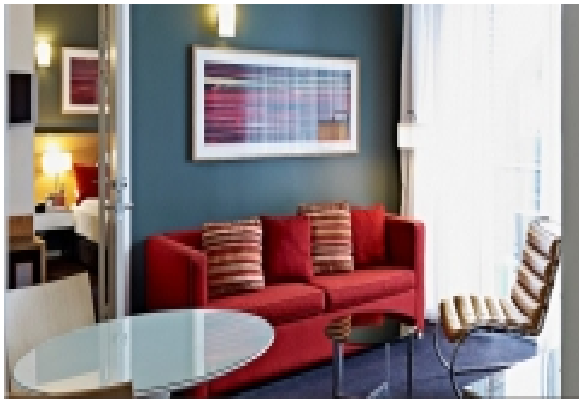

## ADINA COPENHAGEN

AMERIKA PLADS 7 · COPENHAGEN, 2100 DENMARK

Adina Copenhagen is ideally located on Amerika Plads right next to Copenhagen international cruise terminal. All apartments have been designed to create an atmosphere of elegance combined with the functionality and comforts of home. Enjoy dining at Otto's stressfree atmosphere and the lively outdoor serving area is perfect for winding down after a long days work.