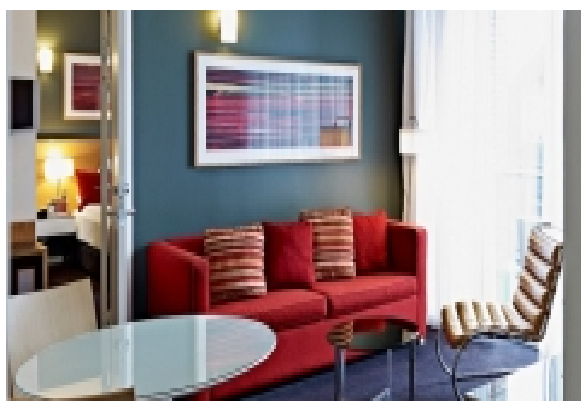

LIVING™

BY BRIDGESTREET

ADINA COPENHAGEN

AMERIKA PLADS 7 · COPENHAGEN, 2100 DENMARK

Adina Copenhagen is ideally located on Amerika Plads right next to Copenhagen international cruise terminal. All apartments have been designed to create an atmosphere of elegance combined with the functionality and comforts of home. Enjoy dining at Otto's stressfree atmosphere and the lively outdoor serving area is perfect for winding down after a long days work.