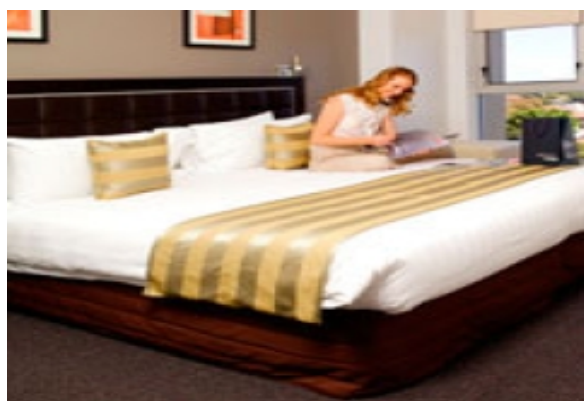

LIVING™

BY BRIDGESTREET

BONDI JUNCTION

95 GRAFTON STREET, BONDI JUNCTION · SYDNEY, 2022 AUSTRALIA

Bondi Junction is located in the prestigious eastern suburbs of Sydney and is situated high in Bondi Junction ensuring spectacular views of the city and harbour. Consisting of 180 fully self contained furnished apartments in one, two and three bedroom configurations. Built above the Bondi Junction train station the location is not only convenient but appealing to all guests visiting Sydney. All apartments are non-smoking.