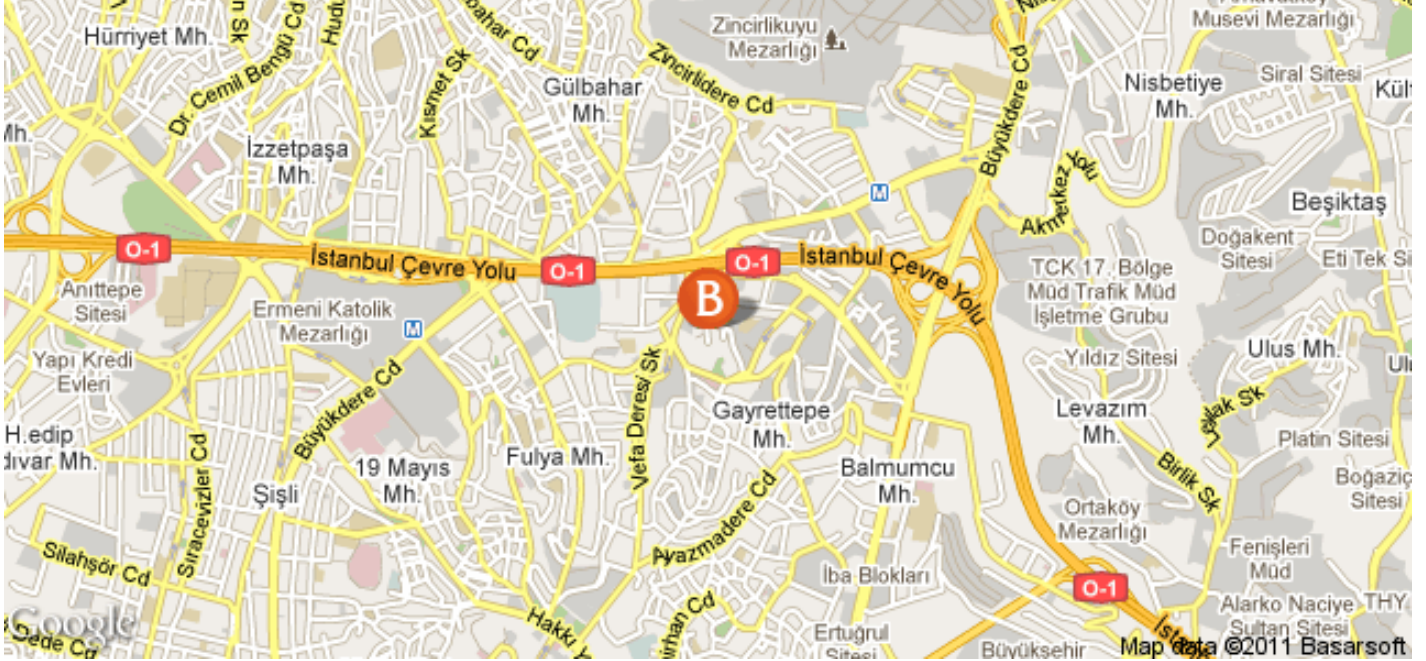

LIVING™

BY BRIDGESTREET

IN THE AREA

- Airport: 30 minutes driving distance
- Train/Bus station: 10 minutes driving distance
- Supermarket: 5 minutes driving distance
- GYM: 5 minutes driving distance
- ATM: 5 minutes driving distance

GAYRETTEPE APARTMENTS

RÜSTÜBEY SOKAK NO 2 · ISTANBUL, 34394 TURKEY

Call us: +44 (0) 20 7792 2222

Distance from city center: 9.5 mile(s)

BRIDGESTREET.
GLOBAL HOSPITALITY

+44 (0) 20 7792 2222
BRIDGESTREET.COM

EXCLUSIVE.
BY BRIDGESTREET

RESIDENCES.
BY BRIDGESTREET

MODE.
APARTHOTEL

LIVING.
BY BRIDGESTREET

PLACES.
BY BRIDGESTREET

STÜDYO.
BY BRIDGESTREET