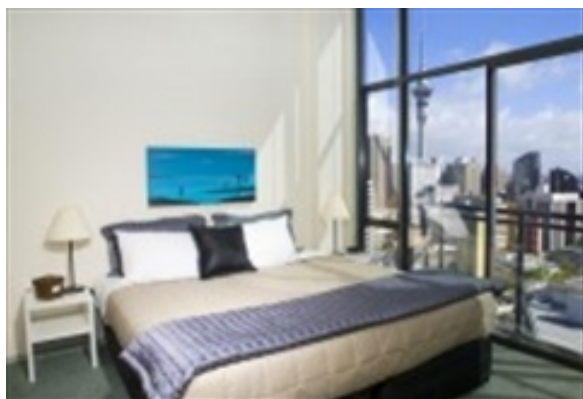

LIVING™

BY BRIDGESTREET

QUEST ON MOUNT

15 MOUNT STREET · AUCKLAND, 1001 NEW ZEALAND

Great property of Serviced Apartments overlooking Auckland City and within walking distance of University and City Centre, with exclusive Business Lounge.