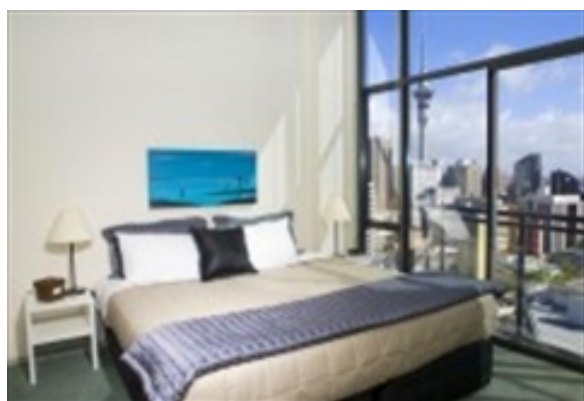

LIVING™

BY BRIDGESTREET

QUEST ON MOUNT

15 MOUNT STREET · AUCKLAND, 1001 NEW ZEALAND

Great property of Serviced Apartments overlooking Auckland City and within walking distance of University and City Centre, with exclusive Business Lounge.