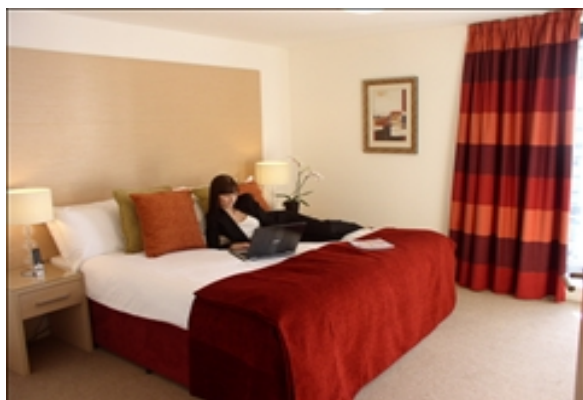

## FOUNTAIN COURT APARTMENTS

1 LOWER GILMORE BANK · EDINBURGH, EH3 9QP  
UNITED KINGDOM

Fountain Court Apartments are the ideal base for one or two people. Bigger, more flexible and more relaxing than a hotel room, these 1 bedroom apartments really do feel like your own home. Each apartment is equipped with complimentary broadband, Freeview TV and a CD player. Furnishings and décor are simple and the kitchen is fully equipped with all the appliances you need, including the must have dishwasher! These apartments are serviced daily by our housekeeping team