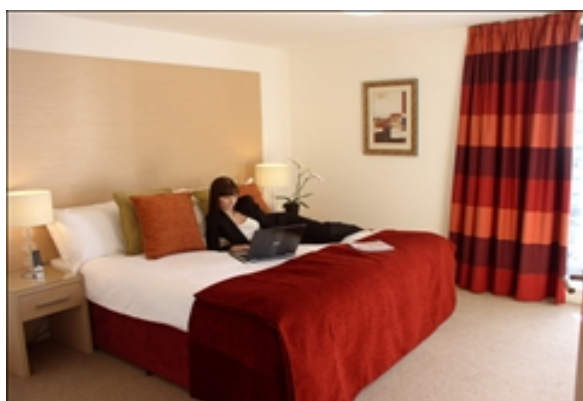

## FOUNTAIN COURT APARTMENTS

1 LOWER GILMORE BANK · EDINBURGH, EH3 9QP  
UNITED KINGDOM

Fountain Court Apartments are the ideal base for one or two people. Bigger, more flexible and more relaxing than a hotel room, these 1 bedroom apartments really do feel like your own home. Each apartment is equipped with complimentary broadband, Freeview TV and a CD player. Furnishings and décor are simple and the kitchen is fully equipped with all the appliances you need, including the must have dishwasher! These apartments are serviced daily by our housekeeping team