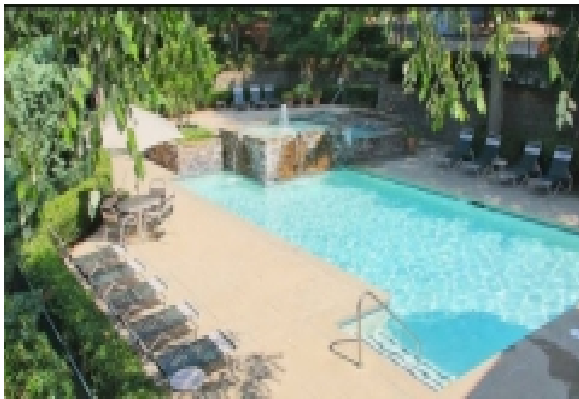

LIVING™

BY BRIDGESTREET

MADISON WATERFORD

670 THORNTON ROAD · LITHIA SPRINGS, GA 30122
UNITED STATES

At Madison Waterford, you'll find the comfort and convenience that you've been searching for in an apartment home. We've got spacious 1, 2 and 3 bedroom apartments with vaulted ceilings, fireplaces, large closets and private outdoor spaces in Lithia Springs, GA, within 1 mile of I-20. Enjoy our resort style pools, fitness center, racquetball court, on-site management and easy access to shopping, dining and entertainment.

AT THIS LOCATION

- Business Center
- Car Wash Area
- Clubhouse
- Fitness Center
- Forest/Woodlands surrounding
- Racquetball Court
- Sparkling swimming pool
- Tennis Courts

IN THE APARTMENT

SERVICES

- \$100.00 utility allowance
- Basic Cable Television Service Provided
- Bi-Weekly Housekeeping
- Complimentary Local Telephone Service with Two Phones Provided
- Customized Billing to Suit Your Company's Needs
- Guest Handbook with a guide to the city and local community. Find everything from the area tourist sights, the nearest drug store, to the fitness center hours.
- Our Satisfaction Guarantee / notre garantie satisfaction