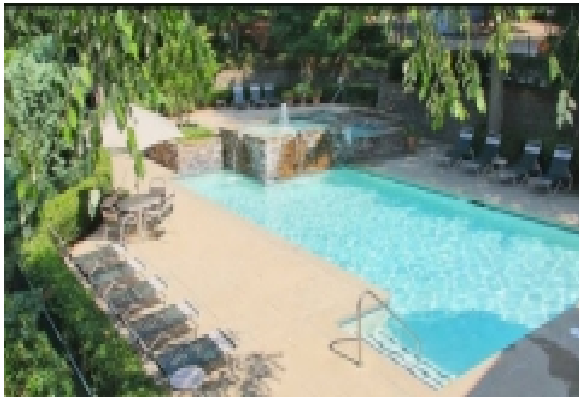

## MADISON WATERFORD

670 THORNTON ROAD · LITHIA SPRINGS, GA 30122  
UNITED STATES

At Madison Waterford, you'll find the comfort and convenience that you've been searching for in an apartment home. We've got spacious 1, 2 and 3 bedroom apartments with vaulted ceilings, fireplaces, large closets and private outdoor spaces in Lithia Springs, GA, within 1 mile of I-20. Enjoy our resort style pools, fitness center, racquetball court, on-site management and easy access to shopping, dining and entertainment.

### AT THIS LOCATION

- Business Center
- Car Wash Area
- Clubhouse
- Fitness Center
- Forest/Woodlands surrounding
- Racquetball Court
- Sparkling swimming pool
- Tennis Courts