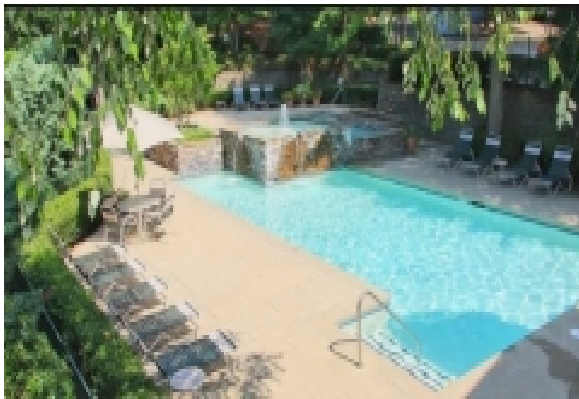

## MADISON WATERFORD

---

670 THORNTON ROAD · LITHIA SPRINGS, GA 30122  
UNITED STATES

At Madison Waterford, you'll find the comfort and convenience that you've been searching for in an apartment home. We've got spacious 1, 2 and 3 bedroom apartments with vaulted ceilings, fireplaces, large closets and private outdoor spaces in Lithia Springs, GA, within 1 mile of I-20. Enjoy our resort style pools, fitness center, racquetball court, on-site management and easy access to shopping, dining and entertainment.

### AT THIS LOCATION

---

- Business Center
- Car Wash Area
- Clubhouse
- Fitness Center
- Forest/Woodlands surrounding
- Racquetball Court
- Sparkling swimming pool
- Tennis Courts