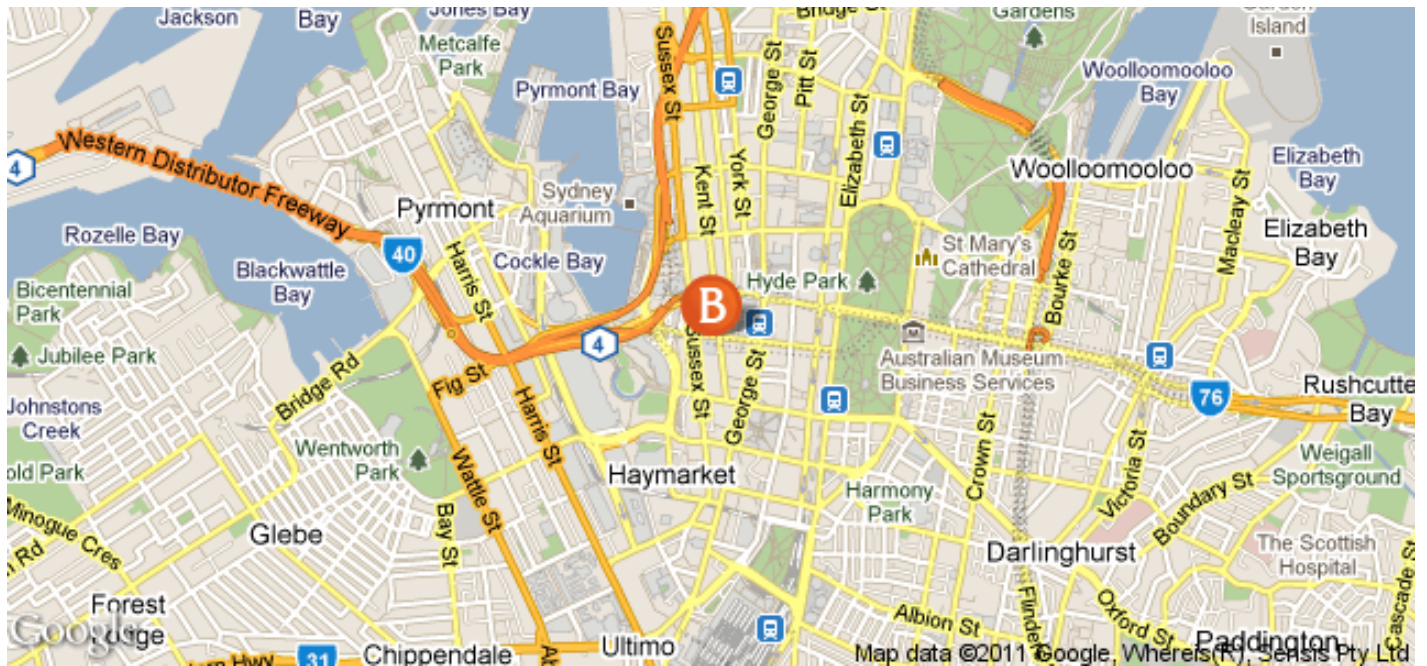

## MEDINA GRAND SYDNEY

511 KENT STREET · SYDNEY, 2000 AUSTRALIA

Superbly located in Sydney's CBD, Medina Grand Sydney is your passport to Sydney's best shopping, only minutes from over four hundred specialty stores in the renowned Pitt Street Mall. The central location offers easy access to premier tourist spots such as Sydney Centrepont Tower, Darling Harbour, Chinatown and a great selection of restaurants and nightlife. With buses, monorail and trains at the door you have access to all that Sydney has to offer. Offering guests the choice of studio, 2 bedroom and 3 bedroom apartments.

# LIVING™

BY BRIDGESTREET

## IN THE AREA

- Distance To Sydney International Airport: 17.5km
- Town Hall Train Station: 200m walk
- Sydney CBD (George Street) 200m walk