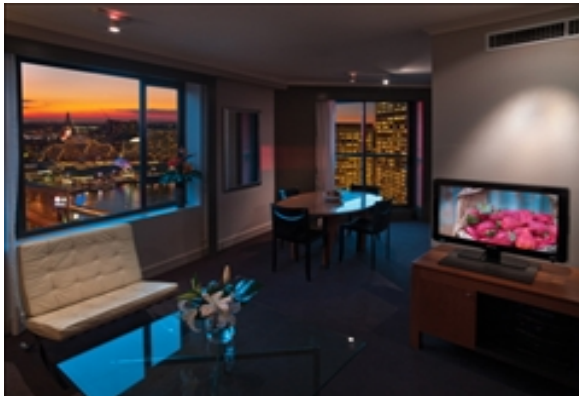

## MEDINA GRAND SYDNEY

511 KENT STREET · SYDNEY, 2000 AUSTRALIA

Superbly located in Sydney's CBD, Medina Grand Sydney is your passport to Sydney's best shopping, only minutes from over four hundred specialty stores in the renowned Pitt Street Mall. The central location offers easy access to premier tourist spots such as Sydney Centrepont Tower, Darling Harbour, Chinatown and a great selection of restaurants and nightlife. With buses, monorail and trains at the door you have access to all that Sydney has to offer. Offering guests the choice of studio, 2 bedroom and 3 bedroom apartments.