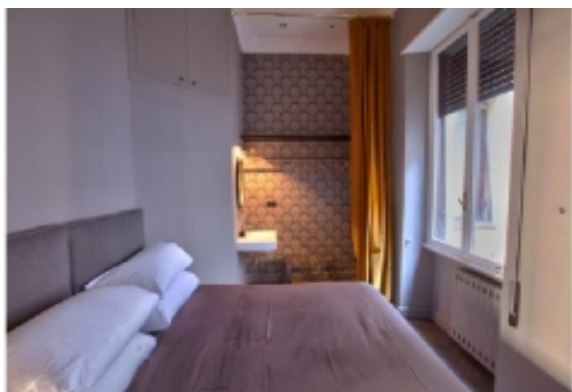

## VIA DOMENICO ALBERTO AZUNI

VIA DOMENICO ALBERTO AZUNI · ROME, 00196 ITALY

Lovely one bedroom flat in Flaminio district, steps from Piazza del Popolo and meters from the Tiber. The apartment is located on the 2nd floor (with elevator) of a stately building in Flaminio borough, steps from the Tiber, Piazza del Popolo and Parioli district. The property opens onto a small corridor leading into the spacious living room, furnished with a double sofa bed and a flat screen TV; it also comprises an open-plan fully-fitted kitchen. The bathroom is extremely modern and elegant, and it is placed right beside the double bedroom with ample storage space. The apartment is located in Piazza del Popolo area, steps from the National Etruscan Museum and Villa Borghese, which is home to a large park and one of the most important museums in Rome. The position is also strategic to reach the Tiber promenade, the Olympic Stad...