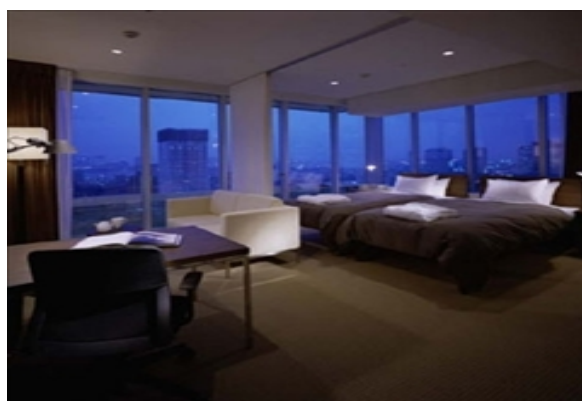

LIVING™

BY BRIDGESTREET

BUREAU SHINAGAWA

4-1-6 KONAN, MINATO-KU · TOKYO, 108-0075 JAPAN

Minimum Stay: 1 Month Apartment Types Available: Studio and 1 Bedroom BUREAU Shinagawa is a luxurious, hotel-like serviced apartment building with stunning views of Tokyo. Designed by the renowned architect Jun Aoki, the building features a bilingual concierge, free continental breakfast, 2 restaurants, a fitness room, and a penthouse Japanese spa. Apartments feature floor-to-ceiling windows, and designer interiors. Upper floor and lower floor apartments have different layout designs. From Shinagawa Station on the JR Yamanote Line, guests have access to all the major areas of Tokyo, as well as Yokohama, Narita Airport and Haneda Airport.

IN THE APARTMENT

- Beautiful Views
- Fully-Equipped Kitchen
- High Speed Internet Available
- Oversized Shower/Bathtub
- Spacious closets
- Stainless steel kitchens
- Walk In Closets
- Washer and Dryer