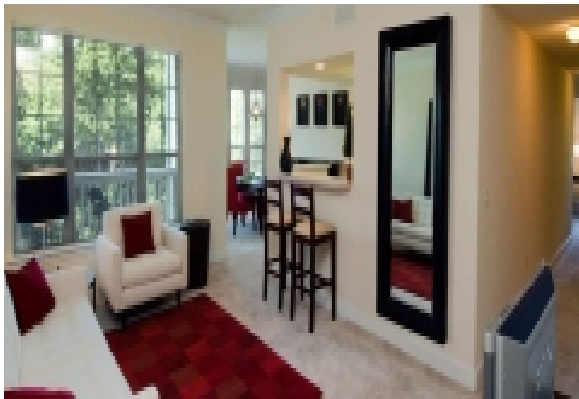

LIVING™

BY BRIDGESTREET

ARCHSTONE BEAR HILL

1449 MAIN STREET · WALTHAM, MA 02451 UNITED STATES

Archstone Bear Hill in Waltham is perfectly situated on 62 wooded hillside acres, overlooking the rolling countryside and spectacular estates of neighboring Weston. Our location is equally as perfect, less than a mile from from Route 128, with commuter rail and MBTA bus lines nearby, providing easy access to downtown Boston. Great Waltham furnished apartments, great service and the amenities you deserve. All apartments include spacious floor plans and private. All at a location that's exactly right, exactly where you want to be.

AT THIS LOCATION

- 24 Hour Emergency Service / service d'urgence 24h/24
- 24 Hour Maintenance
- Business Center
- Cat Friendly
- Exercise Facility
- Garages Available
- Outdoor Pool
- Parking Garage

IN THE APARTMENT

- Air Conditioning
- Balcony (Selected Apartments)
- Fully-Equipped Kitchen
- Fully-furnished and well-appointed apartments
- Walk In Closets
- Washer & Dryer in Suite

SERVICES

- Basic Cable Television Service Provided
- Bi-Weekly Housekeeping
- Customized Billing to Suit Your Company's Needs
- Guest Handbook with a guide to the city and local community. Find everything from the area tourist sights, the nearest drug store, to the fitness center hours.
- Key Packet Delivered Prior To Move-In
- Our Satisfaction Guarantee / notre garantie satisfaction

BRIDGESTREET.
GLOBAL HOSPITALITY

1 800 278 7338
BRIDGESTREET.COM

EXCLUSIVE.
BY BRIDGESTREET

RESIDENCES.
BY BRIDGESTREET

MODE.
A PART HOTEL

LIVING.
BY BRIDGESTREET

PLACES.
BY BRIDGESTREET

STÜDYO.
BY BRIDGESTREET