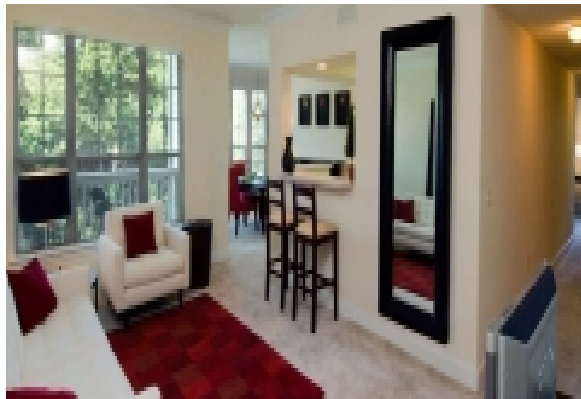

LIVING™

BY BRIDGESTREET

ARCHSTONE BEAR HILL

1449 MAIN STREET · WALTHAM, MA 02451 UNITED STATES

Archstone Bear Hill in Waltham is perfectly situated on 62 wooded hillside acres, overlooking the rolling countryside and spectacular estates of neighboring Weston. Our location is equally as perfect, less than a mile from from Route 128, with commuter rail and MBTA bus lines nearby, providing easy access to downtown Boston. Great Waltham furnished apartments, great service and the amenities you deserve. All apartments include spacious floor plans and private. All at a location that's exactly right, exactly where you want to be.

AT THIS LOCATION

- 24 Hour Emergency Service / service d'urgence 24h/24
- 24 Hour Maintenance
- Business Center
- Cat Friendly
- Exercise Facility
- Garages Available
- Outdoor Pool
- Parking Garage

IN THE APARTMENT

- Air Conditioning
- Balcony (Selected Apartments)
- Fully-Equipped Kitchen
- Fully-furnished and well-appointed apartments
- Walk In Closets
- Washer & Dryer in Suite

SERVICES

- Basic Cable Television Service Provided
- Bi-Weekly Housekeeping
- Customized Billing to Suit Your Company's Needs
- Guest Handbook with a guide to the city and local community. Find everything from the area tourist sights, the nearest drug store, to the fitness center hours.
- Key Packet Delivered Prior To Move-In
- Our Satisfaction Guarantee / notre garantie satisfaction

BRIDGESTREET.
GLOBAL HOSPITALITY

1 800 278 7338
BRIDGESTREET.COM

EXCLUSIVE.
BY BRIDGESTREET

RESIDENCES.
BY BRIDGESTREET

ApartmentHotels.
BY BRIDGESTREET

LIVING.
BY BRIDGESTREET

PLACES.
BY BRIDGESTREET

STÜDYO.
BY BRIDGESTREET