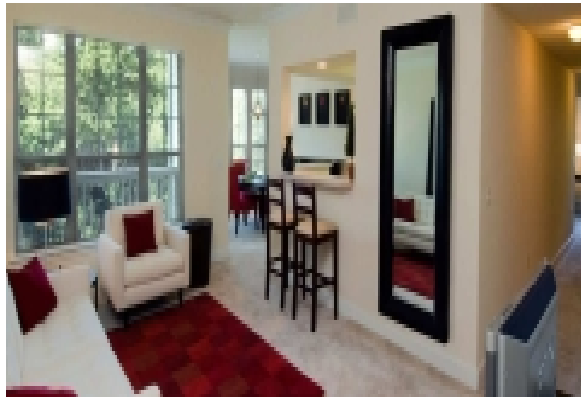

LIVING™

BY BRIDGESTREET

ARCHSTONE BEAR HILL

1449 MAIN STREET · WALTHAM, MA 02451 UNITED STATES

Archstone Bear Hill in Waltham is perfectly situated on 62 wooded hillside acres, overlooking the rolling countryside and spectacular estates of neighboring Weston. Our location is equally as perfect, less than a mile from from Route 128, with commuter rail and MBTA bus lines nearby, providing easy access to downtown Boston. Great Waltham furnished apartments, great service and the amenities you deserve. All apartments include spacious floor plans and private. All at a location that's exactly right, exactly where you want to be.

AT THIS LOCATION

- 24 Hour Emergency Service / service d`urgence 24h/24
- 24 Hour Maintenance
- Business Center
- Cat Friendly
- Exercise Facility
- Garages Available
- Outdoor Pool
- Parking Garage

IN THE APARTMENT

- Air Conditioning
- Balcony (Selected Apartments)
- Fully-Equipped Kitchen
- Fully-furnished and well-appointed apartments
- Walk In Closets
- Washer & Dryer in Suite

SERVICES

- Basic Cable Television Service Provided
- Bi-Weekly Housekeeping
- Customized Billing to Suit Your Company`s Needs
- Guest Handbook with a guide to the city and local community. Find everything from the area tourist sights, the nearest drug store, to the fitness center hours.
- Key Packet Delivered Prior To Move-In
- Our Satisfaction Guarantee / notre garantie satisfaction

BRIDGESTREET.
GLOBAL HOSPITALITY

1 800 278 7338
BRIDGESTREET.COM

EXCLUSIVE.
BY BRIDGESTREET

RESIDENCES.
BY BRIDGESTREET

MODE.
A PARTHOTEL

LIVING.
BY BRIDGESTREET

PLACES.
BY BRIDGESTREET

STÜDYO.
BY BRIDGESTREET