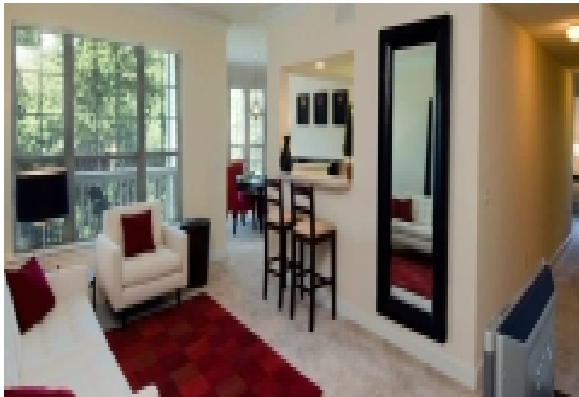

LIVING™

BY BRIDGESTREET

ARCHSTONE BEAR HILL

1449 MAIN STREET · WALTHAM, MA 02451 UNITED STATES

Archstone Bear Hill in Waltham is perfectly situated on 62 wooded hillside acres, overlooking the rolling countryside and spectacular estates of neighboring Weston. Our location is equally as perfect, less than a mile from from Route 128, with commuter rail and MBTA bus lines nearby, providing easy access to downtown Boston. Great Waltham furnished apartments, great service and the amenities you deserve. All apartments include spacious floor plans and private. All at a location that's exactly right, exactly where you want to be.

AT THIS LOCATION

- 24 Hour Emergency Service / service d`urgence 24h/24
- 24 Hour Maintenance
- Business Center
- Cat Friendly
- Exercise Facility
- Garages Available
- Outdoor Pool
- Parking Garage

IN THE APARTMENT

- Air Conditioning
- Balcony (Selected Apartments)
- Fully-Equipped Kitchen
- Fully-furnished and well-appointed apartments
- Walk In Closets
- Washer & Dryer in Suite

SERVICES

- Basic Cable Television Service Provided
- Bi-Weekly Housekeeping
- Customized Billing to Suit Your Company`s Needs
- Guest Handbook with a guide to the city and local community. Find everything from the area tourist sights, the nearest drug store, to the fitness center hours.
- Key Packet Delivered Prior To Move-In
- Our Satisfaction Guarantee / notre garantie satisfaction

BRIDGESTREET®
GLOBAL HOSPITALITY

1 800 278 7338
BRIDGESTREET.COM

EXCLUSIVE.
BY BRIDGESTREET

RESIDENCES.
BY BRIDGESTREET

MODE.
A PARTHOTEL

LIVING.
BY BRIDGESTREET

PLACES.
BY BRIDGESTREET

STÜDYO.
BY BRIDGESTREET