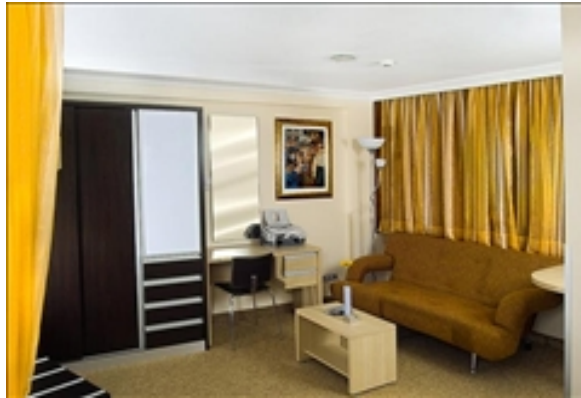

AT THIS LOCATION

- 24 Hour Reception
- Concierge
- DVD Library
- Elevators Present
- Grocery Shopping Service
- Laundry Facilities On-Site
- Meeting Rooms Available
- Metro accessible

IN THE APARTMENT

- Air Conditioning
- Cots/extra bed on request
- Dishwasher / lave vaisselle
- Fax Machine Provided
- Fully-Equipped Kitchen
- Fully-furnished and well-appointed apartments
- Hairdryer
- In Room Safe