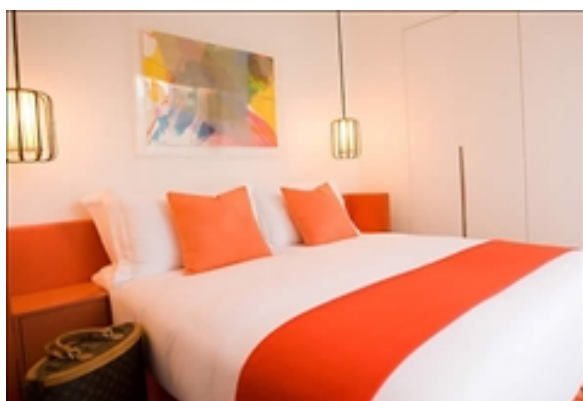

## CHI RESIDENCES 279

279 SHANGHAI STREET, YAU MA TEI · KOWLOON, 00000 HONG KONG

Located on the historic Shanghai Street, Chi Residences 279 is a calming retreat in the heart of Kowloon's bustling Yao Ma Tei district. Created by celebrated Parisian designer Dillon Garris, each of the 26 serviced apartments have been individually designed fusing modern composition with warm touches, such as cashmere throws and comfortable entertaining spaces, which provide a chic yet welcoming urban home. The apartments are supplied with the highest quality bed linens and the latest technology, including Plasma TVs, home theatre system, wireless internet access and NOW TV channels to ensure you are entertained and connected at all times.

### IN THE APARTMENT

- High Speed Internet Available
- Kitchenette