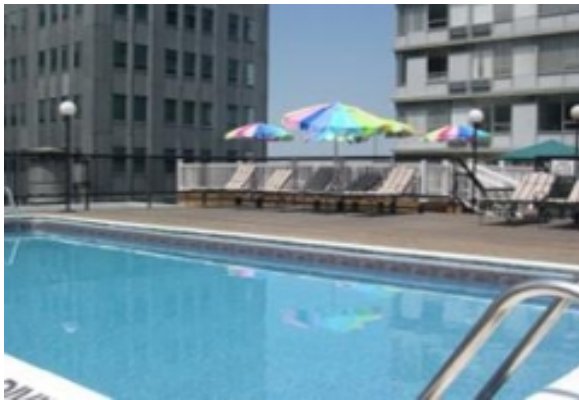

## STANWIX TOWERS

---

625 STANWIX ST · PITTSBURGH, PA 15222 UNITED STATES

Stanwix Towers is your home away from home. Voted best city and river views these well appointed apartments are located in the center of the cultural district and are close to everything. Catch a play at Heinz Hall, a musical at the Benedum Center, a baseball game at PNC Park or a football game at Heinz Field. Or stay at home and relax next to the heated pool or work out in the 24 hour fitness center.

### AT THIS LOCATION

---

- Fitness Center
- Outdoor Pool
- Sundeck