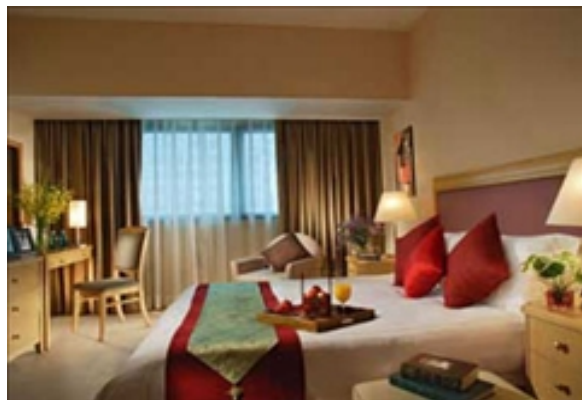

LIVING™

BY BRIDGESTREET

SOMERSET YOUYI

BLOCK B, NO35 YOUYI ROAD · TIANJIN, 300201 CHINA

Somerset Youyi provides a serviced residence with spectacular views, convenient location and the services and facilities desired by international executives and families. Located in the up and coming financial hub of Tianjin, the residence is close to the international exhibition centre, two industrial parks, cultural destinations, restaurants and entertainment centres. Each residence is designed with space to live and work offering modern amenities, separate kitchen and the spacious comfort of home. With business and recreational services and facilities, you can work and live in Tianjin and enjoy the diversity of China.