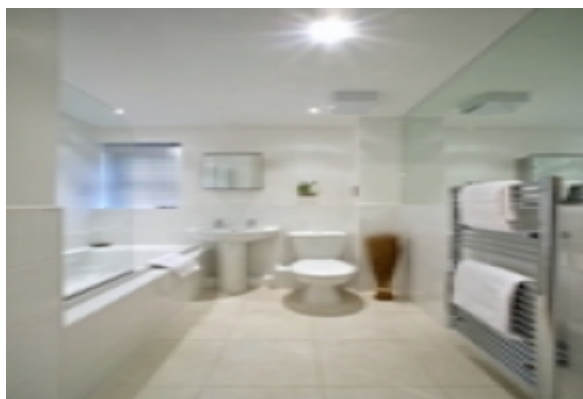

LIVING™

BY BRIDGESTREET

SCOTT HOUSE

CRICKLADE STREET · SWINDON, SN1 3HB UNITED KINGDOM

Scott House is located within the sought after Old Quarter development in the heart of Swindon's Old Town. The one bedroom apartments are modern, spacious and contemporary with neutral décor throughout. All apartments offer integrated kitchens and separate areas to live, work and relax. Guests benefit from gated parking and use of an attractive communal garden. Personal check in and apartment induction with tea & toast, mini or full grocery packs are provided as standard.

AT THIS LOCATION

- Fitness centre nearby
- Laundry Facilities On-Site
- Meeting Rooms Available
- Secure Entry System / entrée sécurisée

IN THE APARTMENT

- Balconies
- Cots/extra bed on request
- Dishwasher / lave vaisselle
- Fully-Equipped Kitchen
- Fully-furnished and well-appointed apartments
- Hairdryer
- Iron and ironing board
- TV with DVD Player