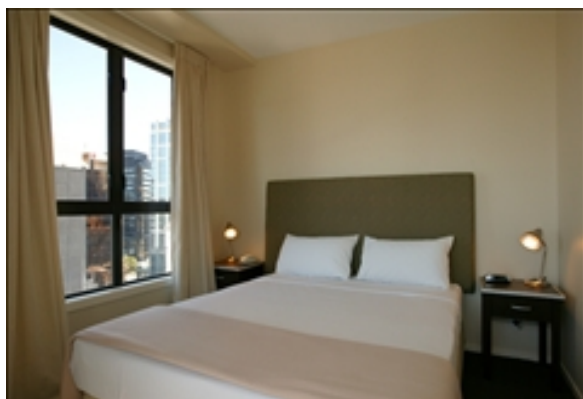

LIVING™

BY BRIDGESTREET

QUEST ON QUEEN

62 QUEEN STREET · AUCKLAND, 1010 NEW ZEALAND

Quest on Queen, on the main street of Auckland city is only 100 meters to waterfront ferries and restaurants, 36 great units for the independent traveller, all with balconies and airconditioning, opened 2006.