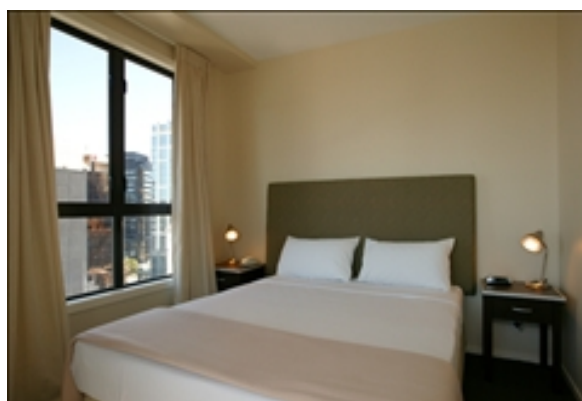

LIVING™

BY BRIDGESTREET

QUEST ON QUEEN

62 QUEEN STREET · AUCKLAND, 1010 NEW ZEALAND

Quest on Queen, on the main street of Auckland city is only 100 meters to waterfront ferries and restaurants, 36 great units for the independent traveller, all with balconies and airconditioning, opened 2006.