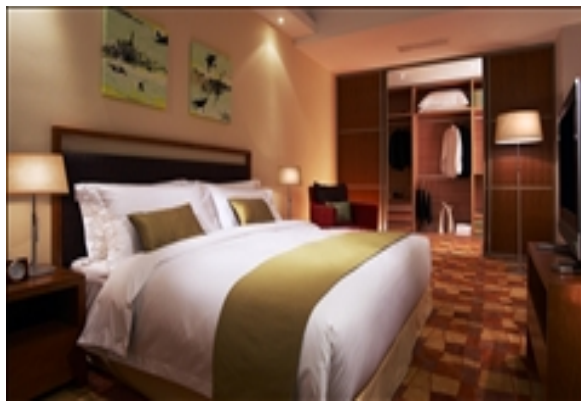

LIVING™

BY BRIDGESTREET

FRASER RESIDENCE CBD EAST BEIJING

58 DONGSIHUANZHONGLU, CHAOYANG DISTRICT ·
BEIJING, 100025 CHINA

With a home at Fraser Residence CBD East, Beijing, you'll get beauty and luxury both inside and out. The view of the modern cityscape and beautiful landscaped gardens provide a perfect backdrop for the contemporary concepts of your stylish apartment in Beijing. From the exclusive elevator access to the separate living room, dining and kitchen areas, from the tasteful furnishing to beautiful finishes, each detail is meticulously considered to create a comfortable and cosy haven for your family. Your accommodation in Beijing in this Beijing Apartment Hotel provides total comfort better than any other Beijing hotels. For recreation, you can enjoy in-house facilities such as the gymnasium with jet pool, steam and sauna, DVD movie library, all-day dining, members' lounge and snooker lounge. The Business Centre offers a range of secretaria...

IN THE APARTMENT

- Alarm System
- Beautiful Views
- Breakfast bar
- Ceramic Tile Floors
- European Designed Kitchen
- Fully-Equipped Kitchen
- High Speed Internet Available
- Linen Closets

SERVICES

- Basic Cable Television Service Provided
- Customized Billing to Suit Your Company's Needs
- Daily housekeeping Monday - Saturday, excluding Holidays
- Guest Handbook with a guide to the city and local community. Find everything from the area tourist sights, the nearest drug store, to the fitness center hours.
- Our Satisfaction Guarantee / notre garantie satisfaction