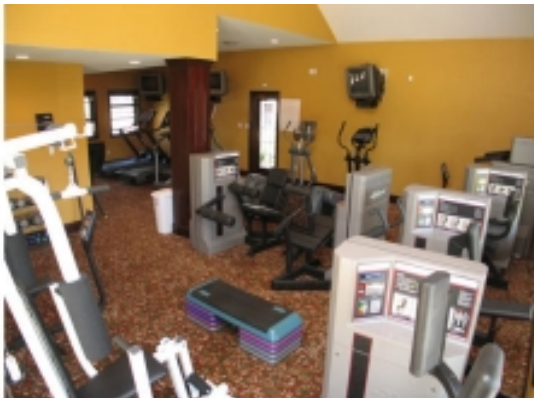

LIVING™

BY BRIDGESTREET

STONECREEK APARTMENTS

1 CLUBHOUSE CIRCLE · WASHINGTON, PA 15301
UNITED STATES

Stonecreek Luxury apartments offer a wide variety of apartments and amenities that will please even the most discerning resident. Our apartment homes offer walk-in closets in the master bedroom and an in suite washer and dryer. The property also offers quick and convenient access to freeways.

AT THIS LOCATION

- Basketball Court
- Business Center
- Fitness Center
- Playground
- Sparkling swimming pool
- Tennis Courts

IN THE APARTMENT

- Balcony (Selected Apartments)
- Walk In Closets
- Washer & Dryer in Suite