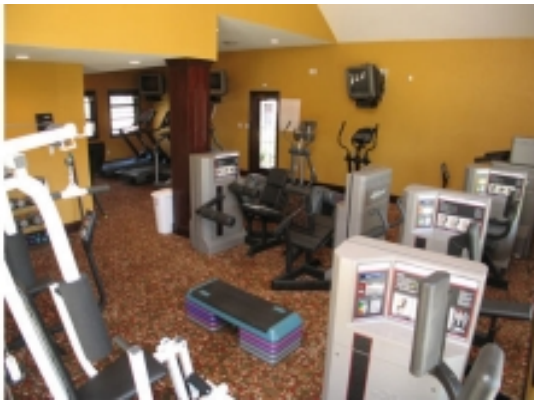

LIVING™

BY BRIDGESTREET

STONECREEK APARTMENTS

1 CLUBHOUSE CIRCLE · WASHINGTON, PA 15301
UNITED STATES

Stonecreek Luxury apartments offer a wide variety of apartments and amenities that will please even the most discerning resident. Our apartment homes offer walk-in closets in the master bedroom and an in suite washer and dryer. The property also offers quick and convenient access to freeways.

AT THIS LOCATION

- Basketball Court
- Business Center
- Fitness Center
- Playground
- Sparkling swimming pool
- Tennis Courts

IN THE APARTMENT

- Balcony (Selected Apartments)
- Walk In Closets
- Washer & Dryer in Suite