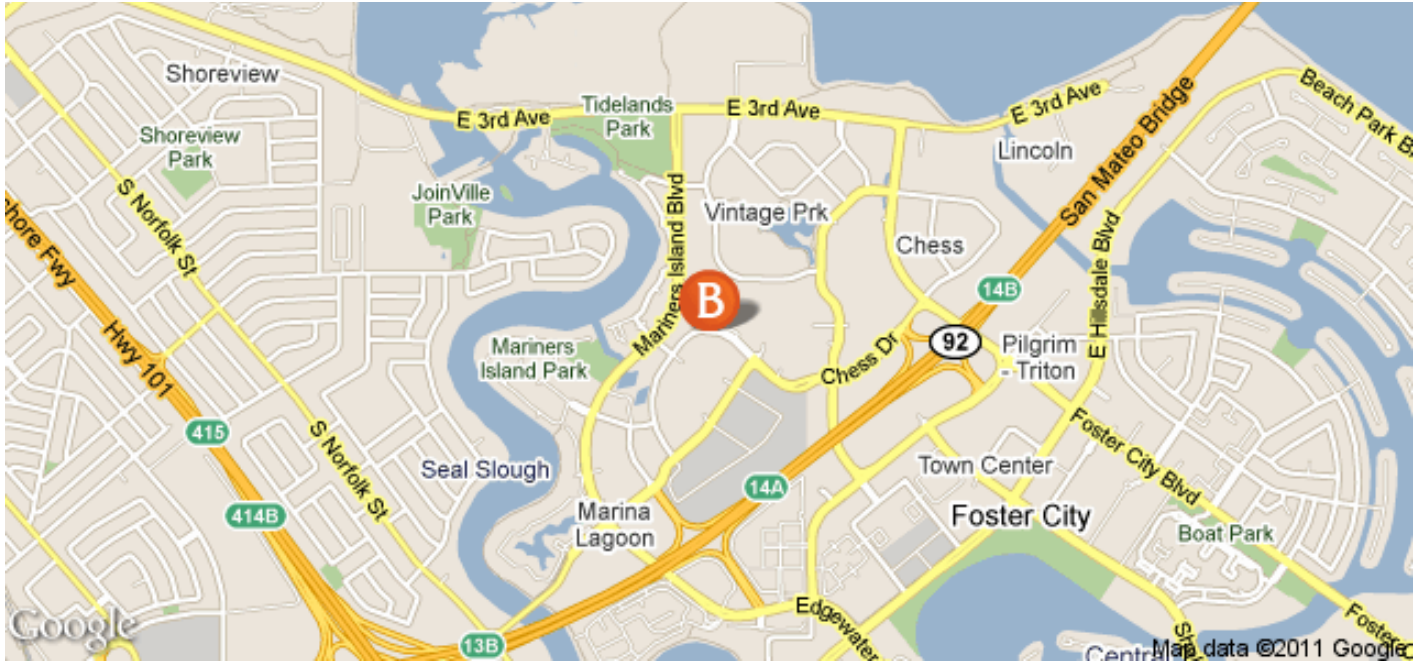

LIVING™

BY BRIDGESTREET

BRIDGEPOINTE

1927 BRIDGEPOINTE CIRCLE · SAN MATEO, CA 94404
UNITED STATES

A beautiful, conveniently located community. Located right off of the bay, and minutes to San Mateo Bridge, this community is convenient to 92, 101, & 280 freeways and provides easy access to San Francisco International Airport, and the East Bay area via San Mateo bridge. Walking distance to several great restaurant's and shopping such as Target, Costco, Mimi's Cafe, BJ's Brew house, Chipotle, Red Robin & More. Less than 10 minutes to Downtown San Mateo which features great boutiques, a movie theater and a diverse collection of restaurants.

LIVING.
BY BRIDGESTREET

PLACES.
BY BRIDGESTREET

STÜDYO.
BY BRIDGESTREET

LIVING™

BY BRIDGESTREET

IN THE AREA

- 1927 Bridgepointe Circle San Mateo, CA 94404

BRIDGEPOINTE

1927 BRIDGEPOINTE CIRCLE · SAN MATEO, CA 94404
UNITED STATES

Call us: 1 800 278 7338

Distance from city center: 2.1 mile(s)

BRIDGESTREET.
GLOBAL HOSPITALITY

1 800 278 7338
BRIDGESTREET.COM

EXCLUSIVE.
BY BRIDGESTREET