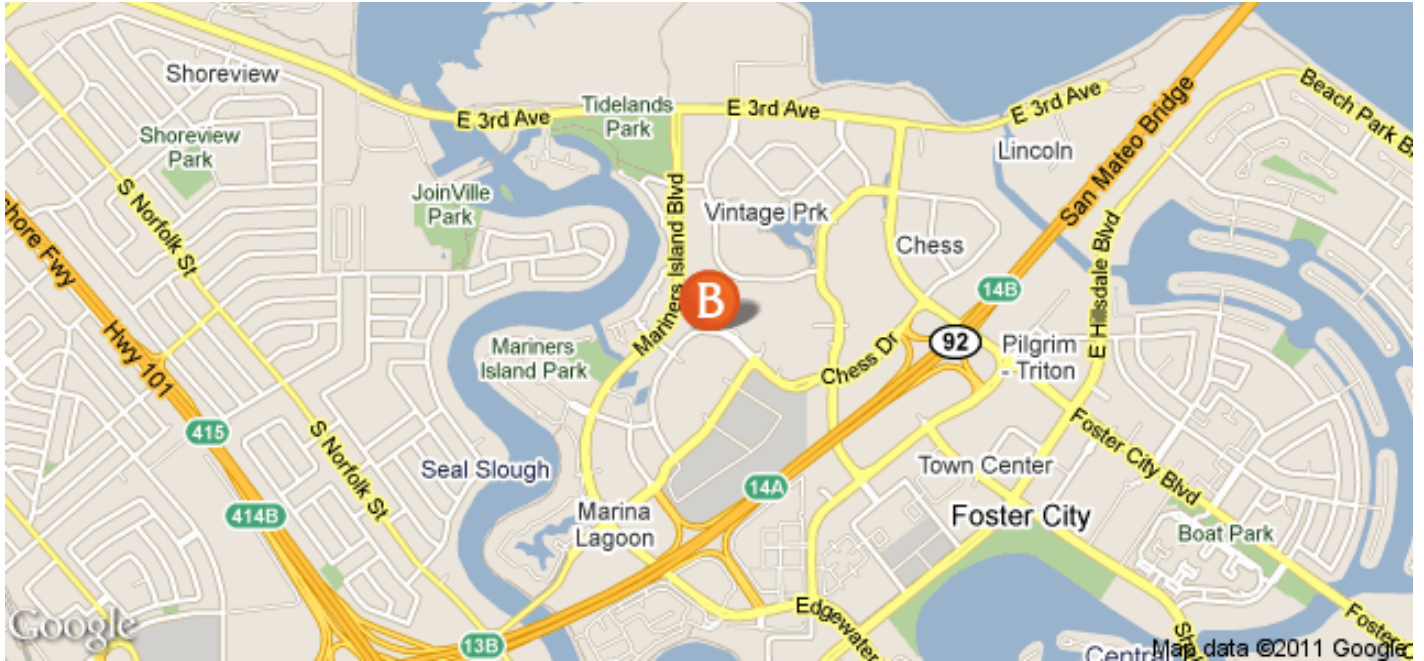

LIVING™

BY BRIDGESTREET

IN THE AREA

- 1927 Bridgepointe Circle San Mateo, CA 94404

BRIDGEPOINTE

1927 BRIDGEPOINTE CIRCLE · SAN MATEO, CA 94404
UNITED STATES

Call us: 1 800 278 7338

Distance from city center: 2.1 mile(s)

BRIDGESTREET.
GLOBAL HOSPITALITY

1 800 278 7338
BRIDGESTREET.COM

EXCLUSIVE.
BY BRIDGESTREET

RESIDENCES.
BY BRIDGESTREET

ApartmentHotels.
BY BRIDGESTREET

LIVING.
BY BRIDGESTREET

PLACES.
BY BRIDGESTREET

STÜDYO.
BY BRIDGESTREET