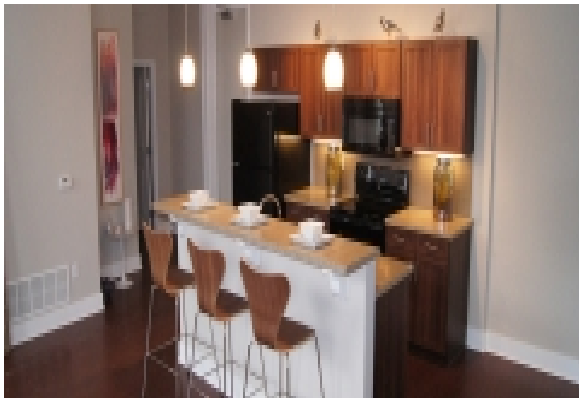

LIVING™

BY BRIDGESTREET

THE RESIDENCES AT SOUTH HIGH

930 EAST CARSON STREET · PITTSBURGH, PA 15203
UNITED STATES

The Residences at South High offers all of the comforts of home just steps away from exciting night life, an array of restaurants and an abundance of shops. Situated in the heart of Pittsburgh's South Side you'll have the advantage of a quick commute whether its right into downtown or hopping onto a major highway. Nothing compares to the sights and sounds of this exciting historic neighborhood. Exercise is a cinch whether its biking on The Three Rivers Heritage Trail or dropping your kayak into the Mon for a leisurely day on the river. Every activity available is easily within walking distance of The Residences at South High! With exceptional views of Pittsburgh's skyline and just minutes from the stadiums on the North Shore, who wouldn't love coming home to The Residences at South High.

AT THIS LOCATION

- Business Center
- Fitness Center
- Residents lounge

IN THE APARTMENT

- Dishwasher / lave vaisselle
- Garbage disposal
- Hardwood Floors
- Spacious Closets
- Washer & Dryer in Suite

SERVICES