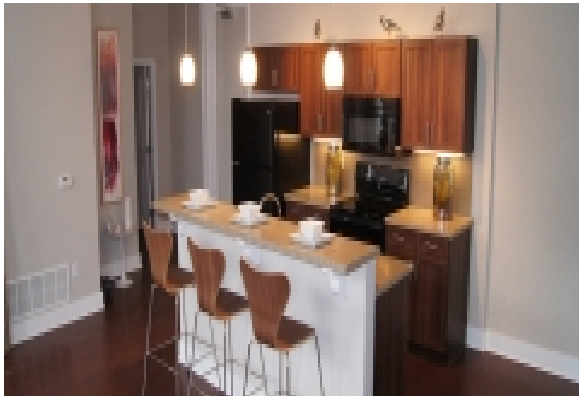

LIVING™

BY BRIDGESTREET

THE RESIDENCES AT SOUTH HIGH

930 EAST CARSON STREET · PITTSBURGH, PA 15203
UNITED STATES

The Residences at South High offers all of the comforts of home just steps away from exciting night life, an array of restaurants and an abundance of shops. Situated in the heart of Pittsburgh's South Side you'll have the advantage of a quick commute whether its right into downtown or hopping onto a major highway. Nothing compares to the sights and sounds of this exciting historic neighborhood. Exercise is a cinch whether its biking on The Three Rivers Heritage Trail or dropping your kayak into the Mon for a leisurely day on the river. Every activity available is easily within walking distance of The Residences at South High! With exceptional views of Pittsburgh's skyline and just minutes from the stadiums on the North Shore, who wouldn't love coming home to The Residences at South High.

AT THIS LOCATION

- Business Center
- Fitness Center
- Residents lounge

IN THE APARTMENT

- Dishwasher / lave vaisselle
- Garbage disposal
- Hardwood Floors
- Spacious Closets
- Washer & Dryer in Suite

SERVICES