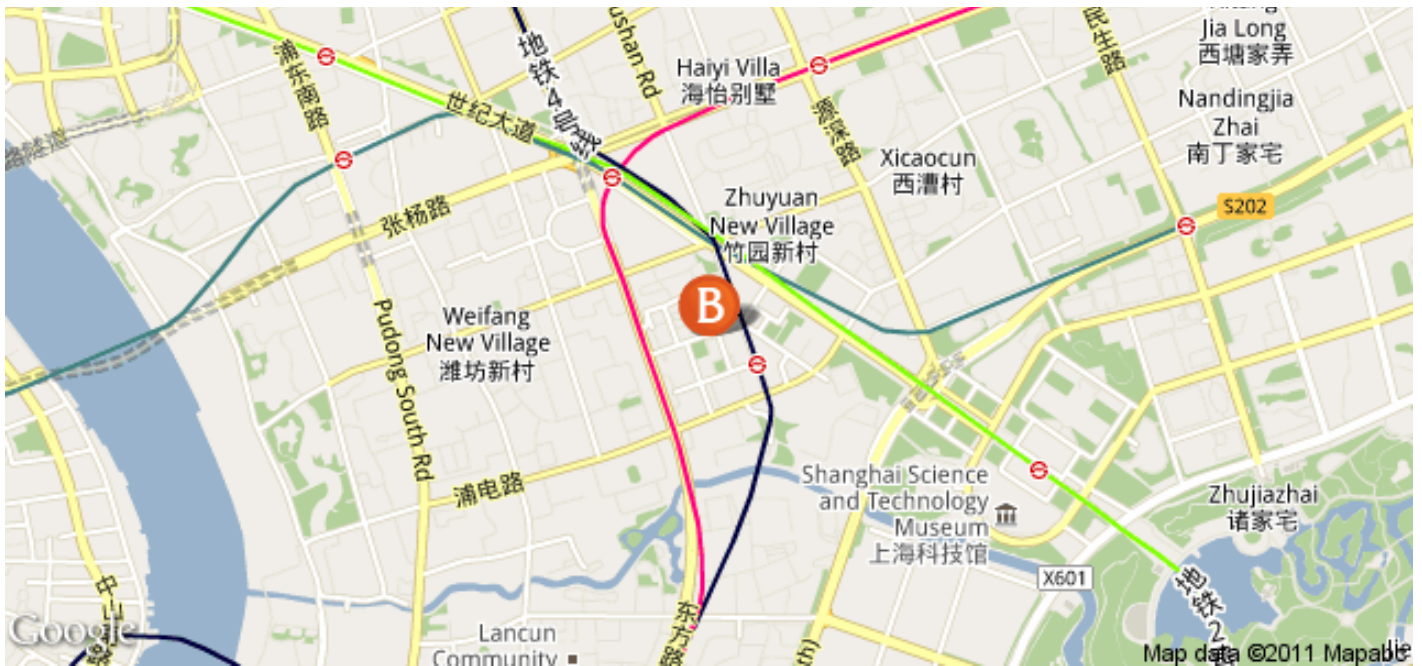

**BRIDGESTREET**  
GLOBAL HOSPITALITY

+65 9755 5183  
BRIDGESTREET.COM

EXCLUSIVE.  
BY BRIDGESTREET

RESIDENCES.  
BY BRIDGESTREET

MODEL  
A PART HOTEL

LIVING.  
BY BRIDGESTREET

PLACES.  
BY BRIDGESTREET

STÜDYO.  
BY BRIDGESTREET

## IN THE AREA

- Belgravia Serviced Residence is one of the hotels in Shanghai's Pudong New Area that enjoy a fantastic location.
- It is adjacent to Metro Lines 2, 4, and 6, allowing guests access to several key areas in the city.
- Business areas - Lujiazui Finance and Trade Zone, Shanghai Future Exchange, UC Tower
- Cultural attractions - Oriental Pearl TV Tower, The Bund, Century Park, People's Square
- Other places of interest - Shanghai Aquarium, Shanghai Science and Technology Museum, Nanjing Pedestrian Street.