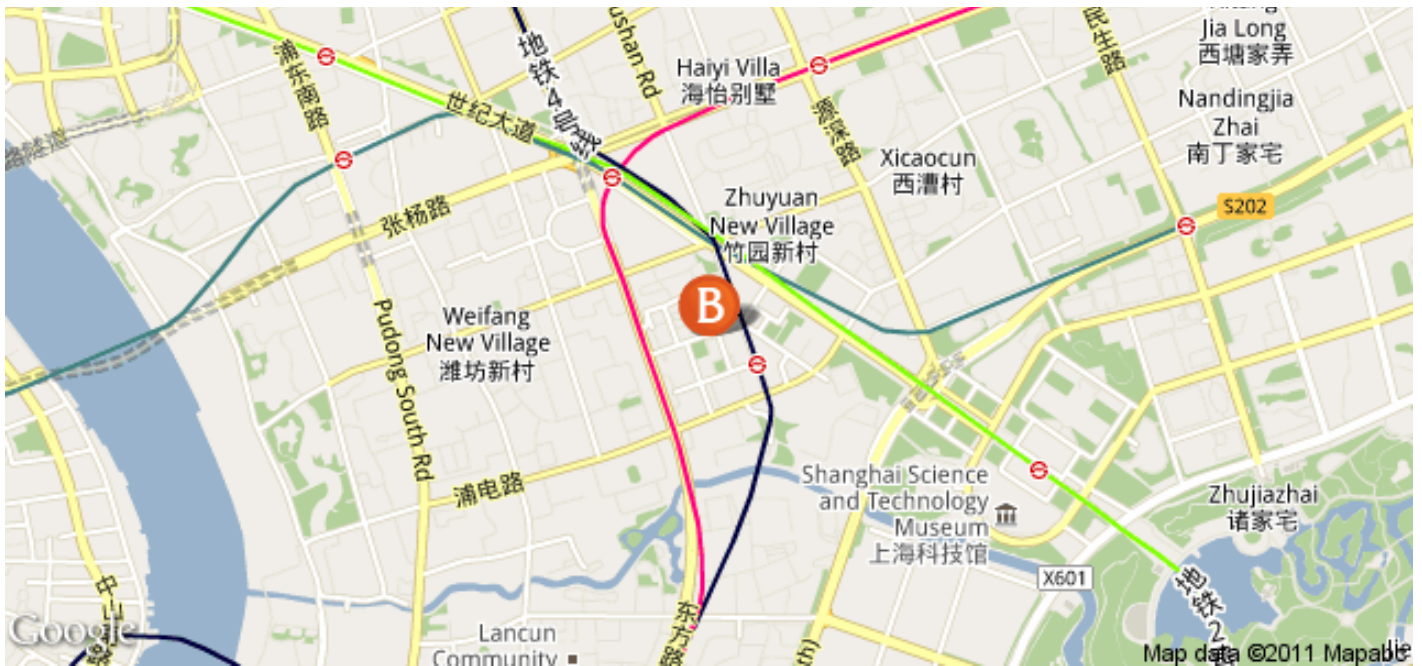

LIVING™

BY BRIDGESTREET

IN THE AREA

- Belgravia Serviced Residence is one of the hotels in Shanghai's Pudong New Area that enjoy a fantastic location.
- It is adjacent to Metro Lines 2, 4, and 6, allowing guests access to several key areas in the city.
- Business areas - Lujiazui Finance and Trade Zone, Shanghai Future Exchange, UC Tower
- Cultural attractions - Oriental Pearl TV Tower, The Bund, Century Park, People's Square
- Other places of interest - Shanghai Aquarium, Shanghai Science and Technology Museum, Nanjing Pedestrian Street.

BELGRAVIA SERVICED RESIDENCE

29 XIANGCHENG ROAD, PUDONG · SHANGHAI, 200122 CHINA

Call us: +65 9755 5183

Distance from city center: 3.8 mile(s)

BRIDGESTREET.
GLOBAL HOSPITALITY

+65 9755 5183
BRIDGESTREET.COM

EXCLUSIVE.
BY BRIDGESTREET

RESIDENCES.
BY BRIDGESTREET

MODE.
A PARTHOTEL

LIVING.
BY BRIDGESTREET

PLACES.
BY BRIDGESTREET

STÜDYO.
BY BRIDGESTREET