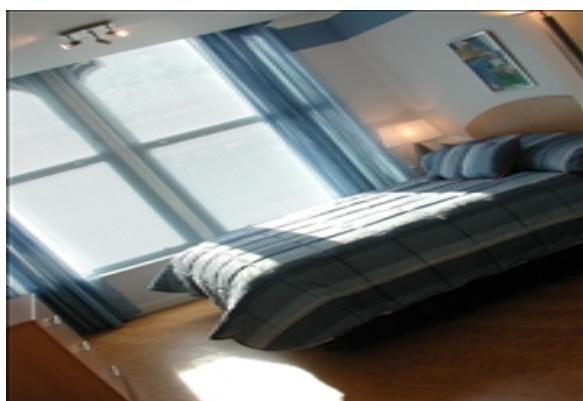

LIVING™

BY BRIDGESTREET

ABBEY HALL

ABBNEY SQUARE · READING, RG1 3BE UNITED KINGDOM

8 contemporary fully furnished and equipped serviced apartments located over 2 floors in an apartment building in the centre of Reading. The property is within walking distance to the train and bus stations and only a short walk to all local amenities. There is onsite parking at this development. For people on short-term contracts, or in the process of relocating, these serviced apartments provide all the comforts of your own home. Everything a guest requires is included and the terms represent exceptional value for money.