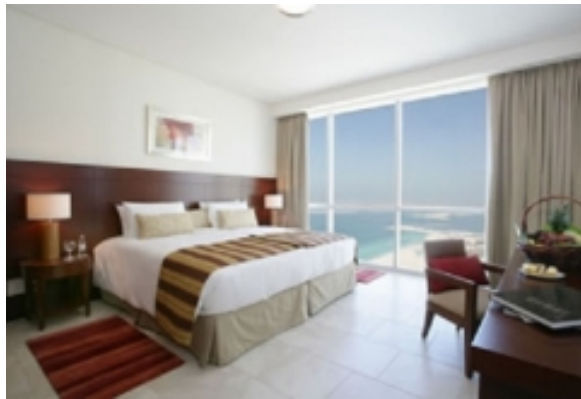

## OASIS BEACH TOWER APARTMENTS

JUMERIAH BEACH RESIDENCE · DUBAI, 26500 UNITED ARAB EMIRATES

The luxurious Oasis Beach Tower is located on the famous Jumeirah Beach in Dubai, with great views over The Palm Jumeirah, Arabian Gulf and Dubai Marina. Our 2, 3 and 4-bedroom luxury hotel apartments in Jumeirah Beach, Dubai give you the ideal starting point to explore the true potential of Dubai. Sophisticated, exciting, dynamic, luxurious and welcoming - an endless array of words can be summoned to describe the modern appeal of the Oasis Beach Tower apartment accommodation in Jumeirah Beach. With its stately exuberance, the Oasis Beach Tower introduces and continuously provides you with an unrivaled quality of life, no matter how long your stay in Dubai. During a stay at the Oasis Beach Tower in Jumeirah Beach you can enjoy access to a public beach area, private swimming pool deck, a selection of popular independently manage...