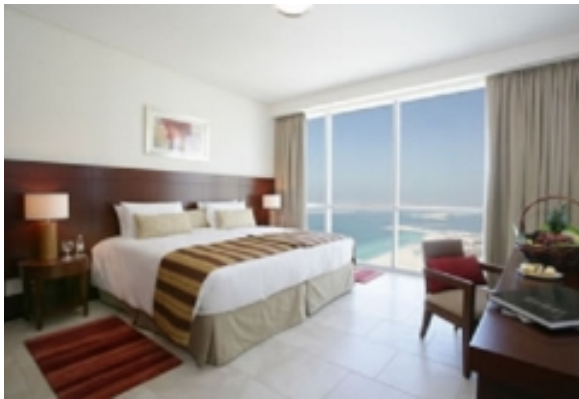

LIVING™

BY BRIDGESTREET

OASIS BEACH TOWER APARTMENTS

JUMERIAH BEACH RESIDENCE · DUBAI, 26500 UNITED ARAB EMIRATES

The luxurious Oasis Beach Tower is located on the famous Jumeirah Beach in Dubai, with great views over The Palm Jumeirah, Arabian Gulf and Dubai Marina. Our 2, 3 and 4-bedroom luxury hotel apartments in Jumeirah Beach, Dubai give you the ideal starting point to explore the true potential of Dubai. Sophisticated, exciting, dynamic, luxurious and welcoming - an endless array of words can be summoned to describe the modern appeal of the Oasis Beach Tower apartment accommodation in Jumeirah Beach. With its stately exuberance, the Oasis Beach Tower introduces and continuously provides you with an unrivaled quality of life, no matter how long your stay in Dubai. During a stay at the Oasis Beach Tower in Jumeirah Beach you can enjoy access to a public beach area, private swimming pool deck, a selection of popular independently manage...