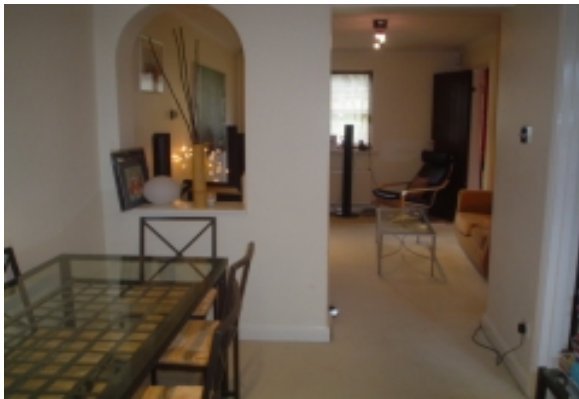

AT THIS LOCATION

- Direct Dial Telephone / ligne téléphonique
- Secure Entry System / entrée sécurisée

IN THE APARTMENT

- Balconies
- Cots/extra bed on request
- Fully-Equipped Kitchen
- Hairdryer
- Iron and ironing board
- Lift
- TV with DVD Player
- Washer & Dryer in 2 Bedroom Suites