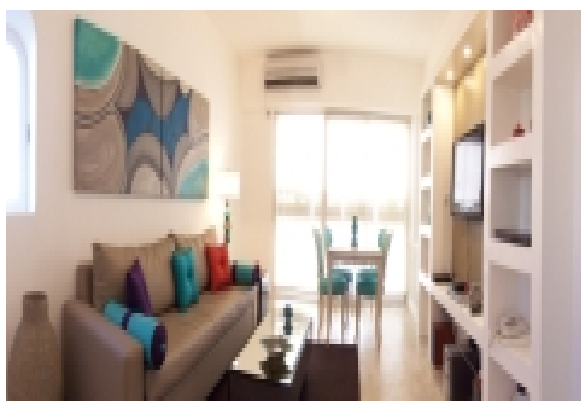

## RODRIGUEZ PENA & GUIDO

RODRIGUEZ PENA & GUIDO · BUENOS AIRES, 1425 ARGENTINA

This stunning property is located in Recoleta, the neighbourhood famous for its upmarket restaurants and international fashion boutiques. The luminous living and dining area is decorated with colorful modern furniture. The main bedroom has a Queen size bed and the small second one has a single bed with an optional pull out bed which increases its capacity to four people.

### IN THE APARTMENT

- Air Conditioning
- Fully-Equipped Kitchen
- Fully-furnished and well-appointed apartments
- Microwave