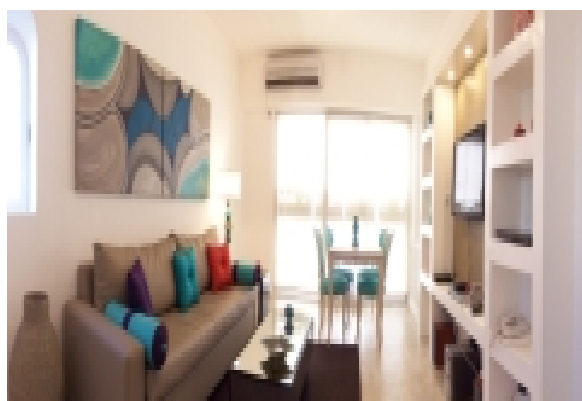

LIVING™

BY BRIDGESTREET

RODRIGUEZ PENA & GUIDO

RODRIGUEZ PENA & GUIDO · BUENOS AIRES, 1425 ARGENTINA

This stunning property is located in Recoleta, the neighbourhood famous for its upmarket restaurants and international fashion boutiques. The luminous living and dining area is decorated with colorful modern furniture. The main bedroom has a Queen size bed and the small second one has a single bed with an optional pull out bed which increases its capacity to four people.