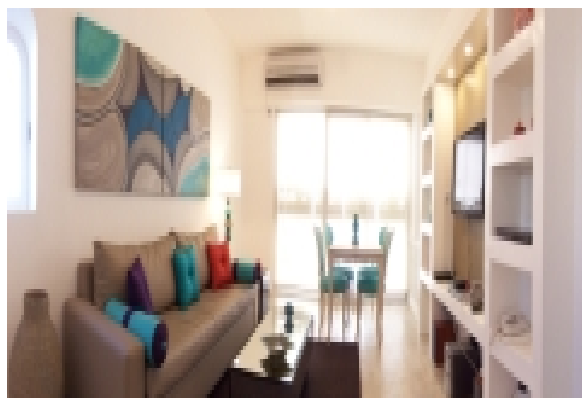

LIVING™

BY BRIDGESTREET

RODRIGUEZ PENA & GUIDO

RODRIGUEZ PENA & GUIDO · BUENOS AIRES, 1425 ARGENTINA

This stunning property is located in Recoleta, the neighbourhood famous for its upmarket restaurants and international fashion boutiques. The luminous living and dining area is decorated with colorful modern furniture. The main bedroom has a Queen size bed and the small second one has a single bed with an optional pull out bed which increases its capacity to four people.