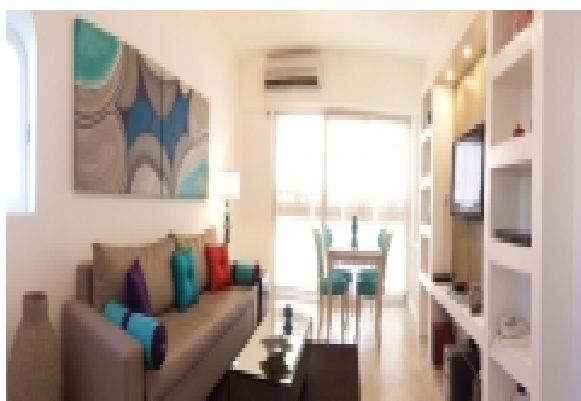

LIVING™

BY BRIDGESTREET

RODRIGUEZ PENA & GUIDO

RODRIGUEZ PENA & GUIDO · BUENOS AIRES, 1425 ARGENTINA

This stunning property is located in Recoleta, the neighbourhood famous for its upmarket restaurants and international fashion boutiques. The luminous living and dining area is decorated with colorful modern furniture. The main bedroom has a Queen size bed and the small second one has a single bed with an optional pull out bed which increases its capacity to four people.