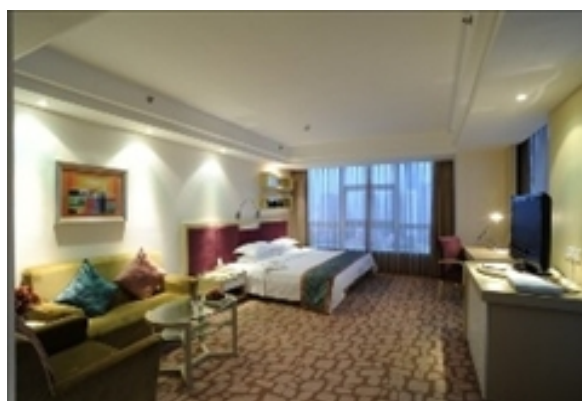

AT THIS LOCATION

- 24 Hour Doorman
- 24 Hour Porter
- 24 Hour Reception
- 24 Hour Security
- Business Center
- Conference Room
- Fitness Center
- Gated Entrance

IN THE APARTMENT

- Air Conditioning
- Alarm System
- Bay Windows
- High Speed Internet Available
- In Room Safe
- LCD or Plasma Television
- Spacious closets
- Wireless Internet Access