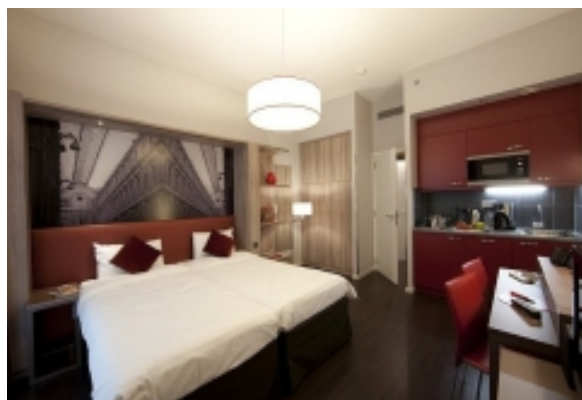

## ADAGIO CITY APARTHOTEL - CENTRE MONNAIE

20, BOULEVARD ANSPACH · BRUSSELS, 1000 BELGIUM

The Adagio Aparthotel is right in Brussels city centre, on the Boulevard Anspach and close to the Rue Neuve and the Grand-Place. A prime location in the Anspach galleries, also home to a theatre, casino and restaurant with a panoramic view over Brussels. With very cosy, modern fully-equipped apartments, this aparthotel is the ideal base for a business trip or a long weekend.