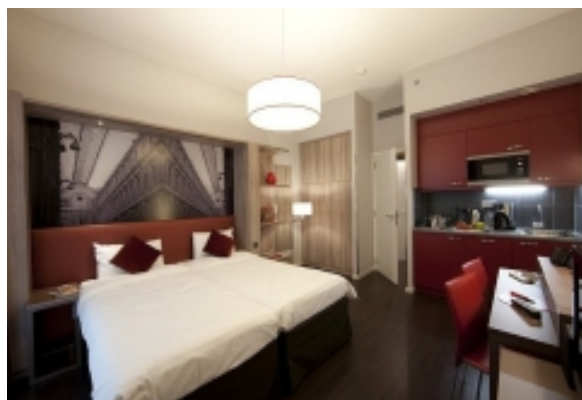

LIVING™

BY BRIDGESTREET

ADAGIO CITY APARTHOTEL - CENTRE MONNAIE

20, BOULEVARD ANSPACH · BRUSSELS, 1000 BELGIUM

The Adagio Aparthotel is right in Brussels city centre, on the Boulevard Anspach and close to the Rue Neuve and the Grand-Place. A prime location in the Anspach galleries, also home to a theatre, casino and restaurant with a panoramic view over Brussels. With very cosy, modern fully-equipped apartments, this aparthotel is the ideal base for a business trip or a long weekend.

AT THIS LOCATION

- 24 Hour Reception
- Breakfast Room
- Business Center
- Fitness centre nearby
- Laundry Facilities On-Site

IN THE APARTMENT

- Air Conditioning
- Dishwasher / lave vaisselle
- Fully-Equipped Kitchen
- Iron and ironing board
- Microwave
- Work Desk, with Chair, Lamp, provided