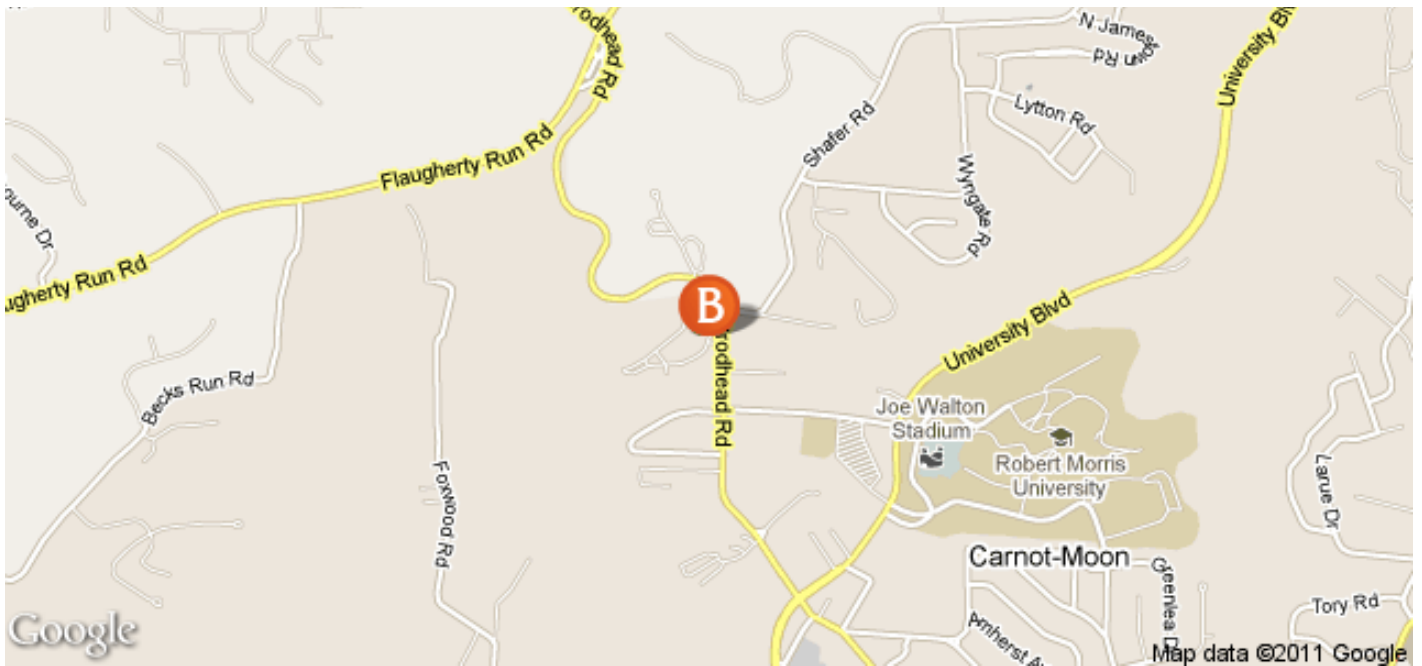

## WATERFORD LANDING

---

1200 LANDING LANE · CORAOPOLIS, PA 15108 UNITED STATES

Welcome to Waterford Landing, conveniently located in Coraopolis, only 10 minutes from the airport. Waterford Landing offers quality and convenience you've been looking for in your home away from home. Enjoy the resort like amenities, the modern conveniences and our excellent service!

# LIVING™

BY BRIDGESTREET

IN THE AREA

## WATERFORD LANDING

1200 LANDING LANE · CORAOPOLIS, PA 15108 UNITED STATES

Call us: 1 412 322 3999

Distance from city center: 3.3 mile(s)

**BRIDGESTREET.**  
GLOBAL HOSPITALITY

1 412 322 3999  
BRIDGESTREET.COM