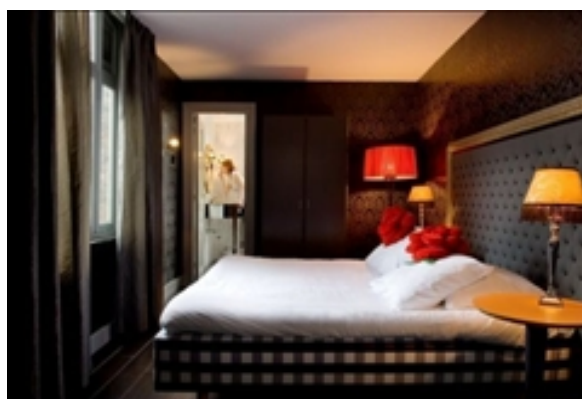

LIVING™

BY BRIDGESTREET

LA BERGERE

SINT MAARTENSLAAN 1-7 · MAASTRICHTIAN, NL-6221
NETHERLANDS

We have specialised in letting luxury service apartments since 2000. La Bergère Apartments grew out of Hotel La Bergère and is part of our hotel accommodation line. Our fifty stylishly furnished service apartments are at top locations in Maastricht city centre, more specifically in the historic district of Wyck. All apartments are located within a 500-metre radius. Wyck is an ideal location. For example, all our apartments are within walking distance of Maastricht Central Station and close to the A2 motorway. Maastricht Aachen Airport is a 15-minute drive away. Maastricht city centre, with its astonishing array of shops, is only a 10-minute walk, and Belgium and Germany are virtually right around the corner. All this makes an overnight stay in one of our luxury apartments extra special.

AT THIS LOCATION

- 24 Hour Reception
- Fitness Center
- Parking- Available

IN THE APARTMENT

- Fully-Equipped Kitchen
- Fully-furnished and well-appointed apartments
- LCD or Plasma Television

SERVICES

- Customized Billing to Suit Your Company's Needs
- Direct Dial Telephone
- Laundry service
- Our Satisfaction Guarantee / notre garantie satisfaction
- Wireless Internet access