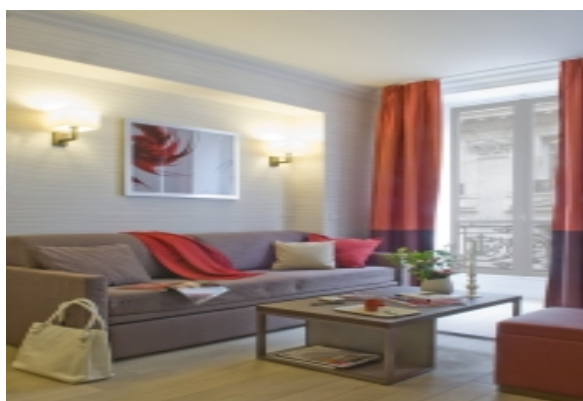

LIVING™

BY BRIDGESTREET

ADAGIO CITY APARTHOTEL - SAINT ETIENNE CENTRE

15 RUE GAMBETTA · SAINT-ETIENNE, 42000 FRANCE

The Saint-Etienne Centre Aparthotel on rue Gambetta is situated in the historic heart of the city. Its 86 brand new fully equipped apartments range from studios to two-room apartments for 4 people and are ideal for a lengthy business trip or a long weekend in the Loire. Tram lines T1, T2 and T3 pass near to the aparthotel and the SNCF train station is only 15 minutes' walk away.