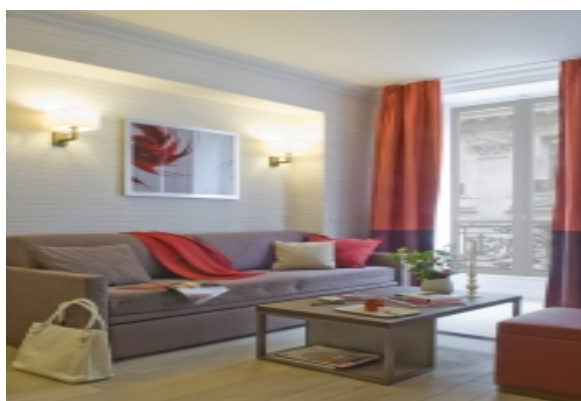

LIVING™

BY BRIDGESTREET

ADAGIO CITY APARTHOTEL - SAINT ETIENNE CENTRE

15 RUE GAMBETTA · SAINT-ETIENNE, 42000 FRANCE

The Saint-Etienne Centre Aparthotel on rue Gambetta is situated in the historic heart of the city. Its 86 brand new fully equipped apartments range from studios to two-room apartments for 4 people and are ideal for a lengthy business trip or a long weekend in the Loire. Tram lines T1, T2 and T3 pass near to the aparthotel and the SNCF train station is only 15 minutes' walk away.