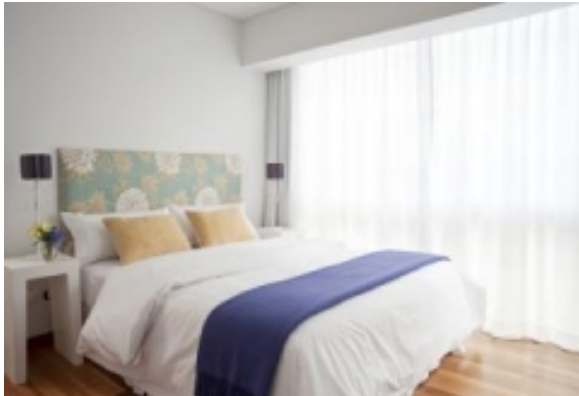

## PALERMO VIEW

---

LUIS MARIA CAMPOS 70 • BUENOS AIRES, 1426  
ARGENTINA

This brand new high-rise building was recently completed and has amenities and services similar to a hotel. It blends contemporary furniture with the vibrant modern Buenos Aires style. Surrounded by the greenest areas of the city! 24 hour doorman.