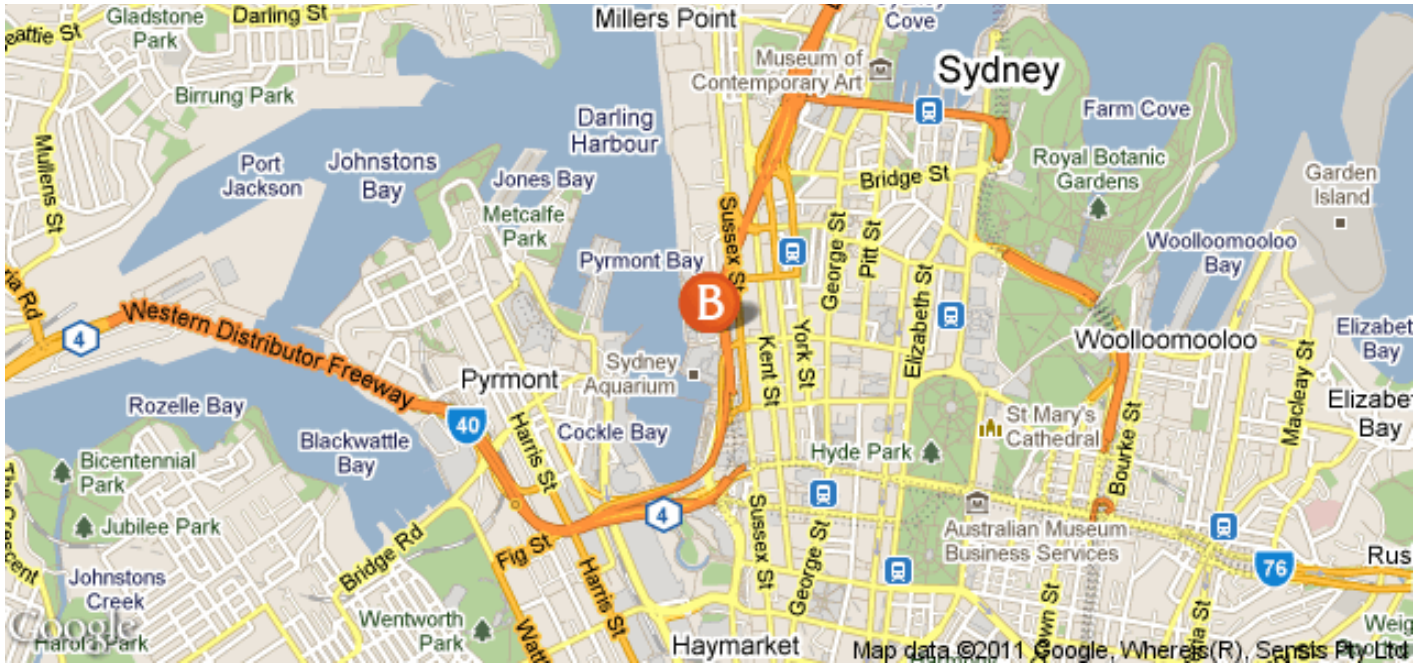

## MEDINA GRAND HARBOURSIDE

55 SHELLEY STREET · SYDNEY, 2000 AUSTRALIA

Located at one of Sydney's newest hotspots, King Street Wharf, just five minutes walk from the city centre, Medina Grand Harbourside's location offers a broad range of dining, shopping and entertainment options. Medina Grand Harbourside is adjacent to several major Sydney attractions including Darling Harbour, Sydney Aquarium, Australian National Maritime Museum and the Convention & Exhibition Centre. Sydney's best shopping and transport links are only a few minutes away. The property offers guests the choice of studio and 1 bedroom apartments.

# LIVING™

BY BRIDGESTREET

## IN THE AREA

- Sydney International Airport - 18.5km
- Darling Harbour - 200m Walk
- George Street (CBD) - 10 minute walk