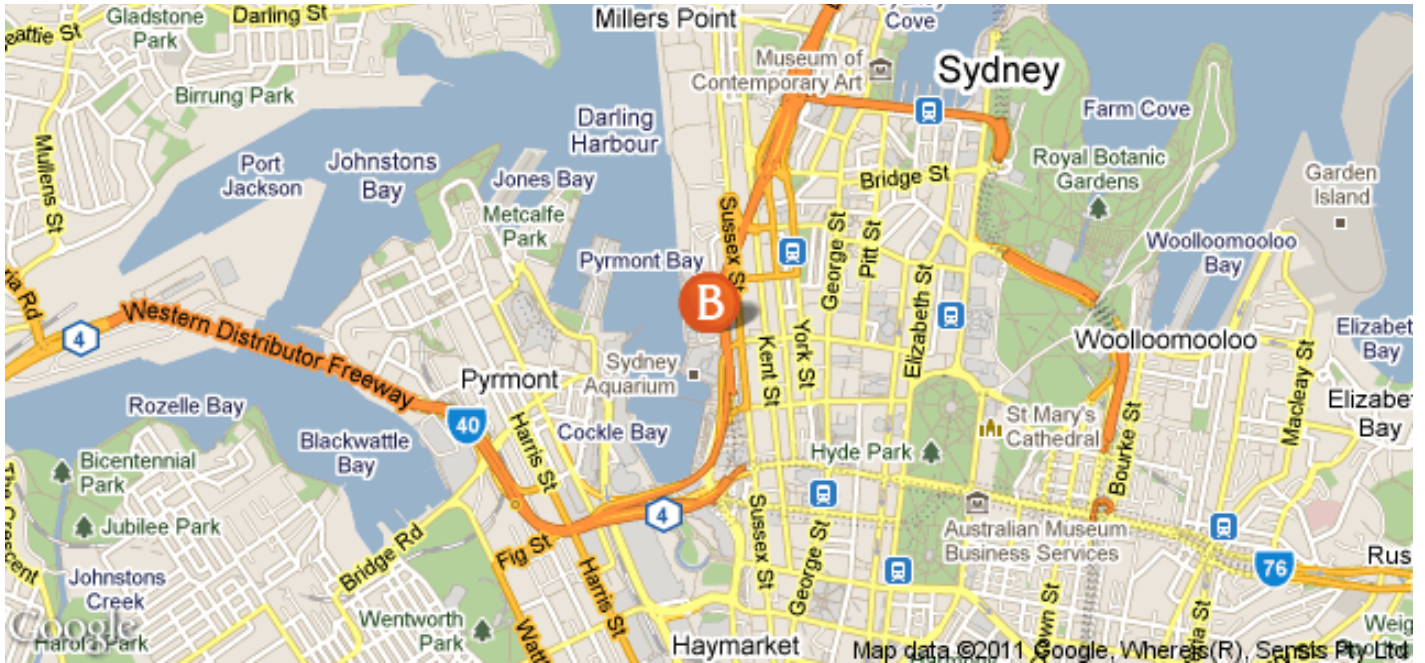

LIVING™

BY BRIDGESTREET

MEDINA GRAND HARBOURSIDE

55 SHELLEY STREET · SYDNEY, 2000 AUSTRALIA

Located at one of Sydney's newest hotspots, King Street Wharf, just five minutes walk from the city centre, Medina Grand Harbourside's location offers a broad range of dining, shopping and entertainment options. Medina Grand Harbourside is adjacent to several major Sydney attractions including Darling Harbour, Sydney Aquarium, Australian National Maritime Museum and the Convention & Exhibition Centre. Sydney's best shopping and transport links are only a few minutes away. The property offers guests the choice of studio and 1 bedroom apartments.

LIVING™

BY BRIDGESTREET

IN THE AREA

- Sydney International Airport - 18.5km
- Darling Harbour - 200m Walk
- George Street (CBD) - 10 minute walk

MEDINA GRAND HARBOURSIDE

55 SHELLEY STREET · SYDNEY, 2000 AUSTRALIA

Call us: +65 9018 6111

Distance from city center: 0.4 mile(s)

BRIDGESTREET.
GLOBAL HOSPITALITY

+65 9018 6111
BRIDGESTREET.COM

EXCLUSIVE.
BY BRIDGESTREET

RESIDENCES.
BY BRIDGESTREET

ApartmentHotels.
BY BRIDGESTREET