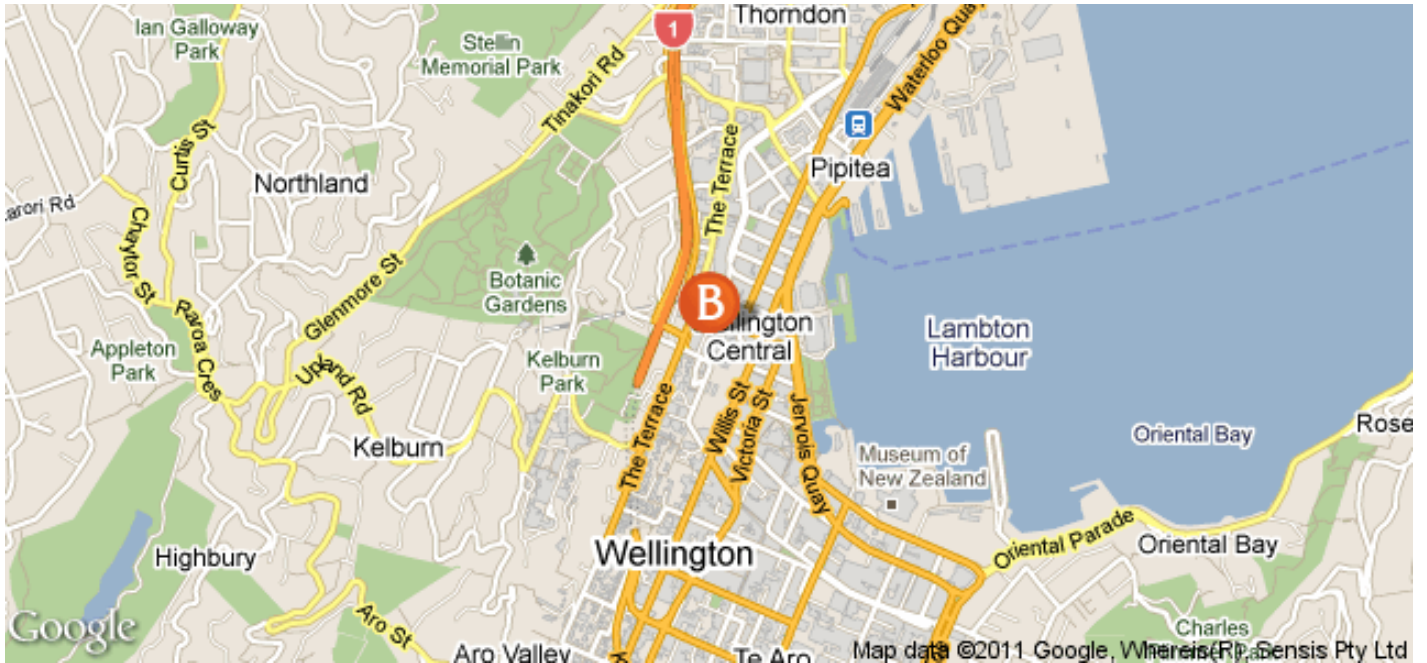

## IN THE AREA

- Quest on Gilmer is located on the doorstep of Wellington's cultural and entertainment centre.
- Quest on Gilmer's prime location in the city centre means it's just a stroll to shops, AI fresco cafes, restaurants, bars, markets and food halls.
- Located in Wellington's Lambton Quay quarter means shopping is just a matter of minutes away.