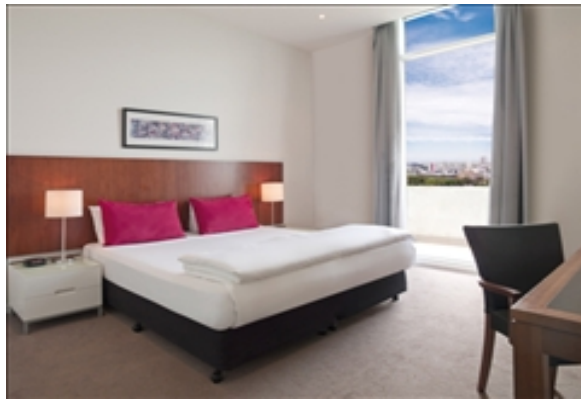

## MEDINA EXECUTIVE FLINDER STREET

88 FLINDERS STREET · MELBOURNE, 3000 AUSTRALIA

Medina Executive Flinders Street is the perfect place to base yourself in Melbourne. Within easy walking distance you can explore Melbourne's historic arcades and laneways lined with cafes and boutiques or see sporting spectacles, art exhibitions and performing arts productions throughout the year. The hotel is ideally located just two short blocks from Flinders Street station, opposite Federation Square, home to some of Melbourne's most fashionable restaurants and bars. The property offers guests the choice of 1 bedroom and 2 bedroom apartments.