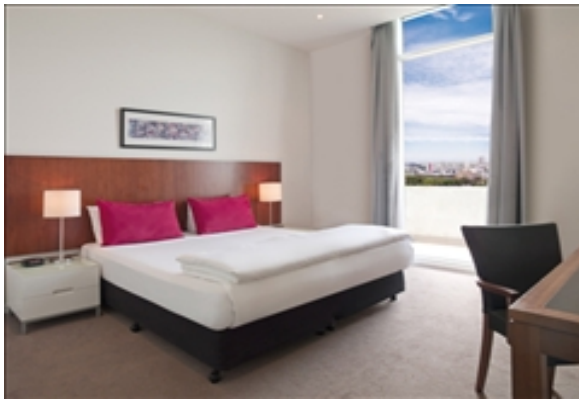

LIVING™

BY BRIDGESTREET

MEDINA EXECUTIVE FLINDER STREET

88 FLINDERS STREET · MELBOURNE, 3000 AUSTRALIA

Medina Executive Flinders Street is the perfect place to base yourself in Melbourne. Within easy walking distance you can explore Melbourne's historic arcades and laneways lined with cafes and boutiques or see sporting spectacles, art exhibitions and performing arts productions throughout the year. The hotel is ideally located just two short blocks from Flinders Street station, opposite Federation Square, home to some of Melbourne's most fashionable restaurants and bars. The property offers guests the choice of 1 bedroom and 2 bedroom apartments.

IN THE APARTMENT

- Air Conditioning
- Alarm System
- Eat in Kitchen
- Fully-Equipped Kitchen
- High Speed Internet Available
- In Room Safe
- Kitchenette
- LCD or Plasma Television

SERVICES

- Basic Cable Television Service Provided
- Customized Billing to Suit Your Company's Needs
- Guest Handbook with a guide to the city and local community. Find everything from the area tourist sights, the nearest drug store, to the fitness center hours.
- Housekeeping Services
- Our Satisfaction Guarantee / notre garantie satisfaction