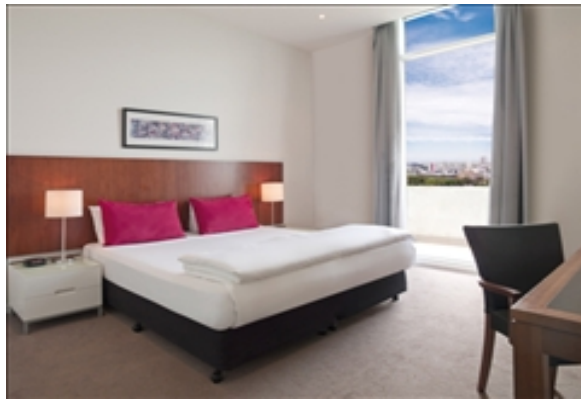

LIVING™

BY BRIDGESTREET

MEDINA EXECUTIVE FLINDER STREET

88 FLINDERS STREET · MELBOURNE, 3000 AUSTRALIA

Medina Executive Flinders Street is the perfect place to base yourself in Melbourne. Within easy walking distance you can explore Melbourne's historic arcades and laneways lined with cafes and boutiques or see sporting spectacles, art exhibitions and performing arts productions throughout the year. The hotel is ideally located just two short blocks from Flinders Street station, opposite Federation Square, home to some of Melbourne's most fashionable restaurants and bars. The property offers guests the choice of 1 bedroom and 2 bedroom apartments.

IN THE APARTMENT

- Air Conditioning
- Alarm System
- Eat in Kitchen
- Fully-Equipped Kitchen
- High Speed Internet Available
- In Room Safe
- Kitchenette
- LCD or Plasma Television

SERVICES

- Basic Cable Television Service Provided
- Customized Billing to Suit Your Company's Needs
- Guest Handbook with a guide to the city and local community. Find everything from the area tourist sights, the nearest drug store, to the fitness center hours.
- Housekeeping Services
- Our Satisfaction Guarantee / notre garantie satisfaction