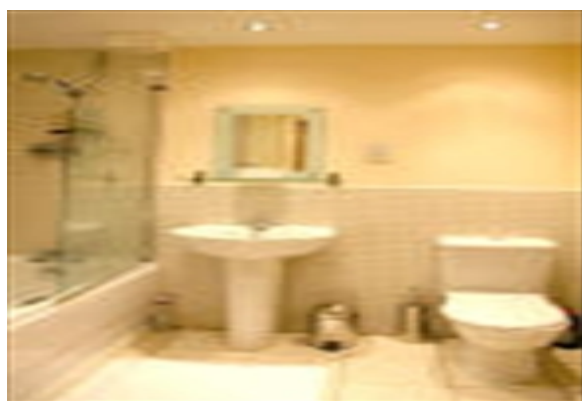

## KNUTSFORD APATMENTS

23 LEIGH HOUSE · MOBBERLEY, WA16 UNITED KINGDOM

Secured parking/lift access, Bedrooms – 1 King size/1 twin, double mirror fronted wardrobes, dressing table, Lounge – Leather sofas with adjustable headrests, 42" widescreen TV, free view, Home theatre system, high quality bed linen, towels, cutlery, glassware, pans, coffee maker, iron, ironing board. Consumables and welcome pack included-printer/scanner/copier/fax talk broadband with free phone calls during weekends