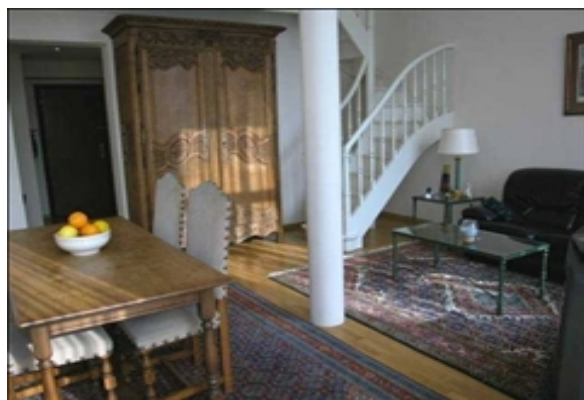

## AEDIFICA APARTMENTS

AVENUE LOUISE RUE SOUVERAINE · BRUSSELS, 1050  
BELGIUM

Rue Souveraine : studios, 1, 2 and 3 bedroom apartments and houses in period townhouses, located on both sides of the street. Each apartment is individually designed and decorated. The size ranges from 45 to 200 m<sup>2</sup>. Many apartments have a terrace (with garden furniture), some have a private garden. They are all equipped with individual phone lines and broadband internet. There is an on-site Fitness Centre and Business Centre which provides computers, printers, and broadband internet + wi-fi.