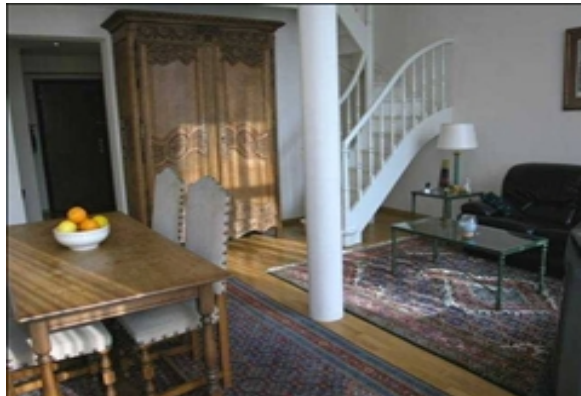

LIVING™

BY BRIDGESTREET

AEDIFICA APARTMENTS

AVENUE LOUISE RUE SOUVERAINE · BRUSSELS, 1050
BELGIUM

Rue Souveraine : studios, 1, 2 and 3 bedroom apartments and houses in period townhouses, located on both sides of the street. Each apartment is individually designed and decorated. The size ranges from 45 to 200 m². Many apartments have a terrace (with garden furniture), some have a private garden. They are all equipped with individual phone lines and broadband internet. There is an on-site Fitness Centre and Business Centre which provides computers, printers, and broadband internet + wi-fi.