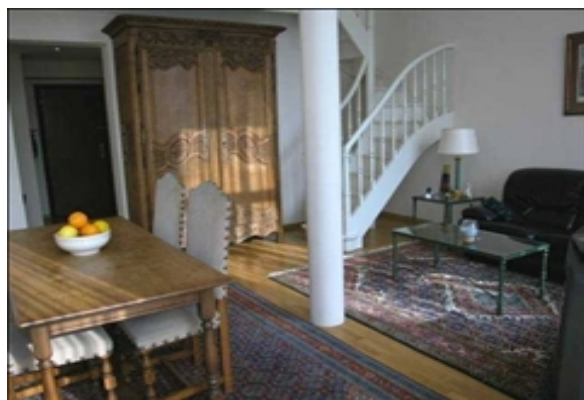

LIVING™

BY BRIDGESTREET

AEDIFICA APARTMENTS

AVENUE LOUISE RUE SOUVERAINE · BRUSSELS, 1050
BELGIUM

Rue Souveraine : studios, 1, 2 and 3 bedroom apartments and houses in period townhouses, located on both sides of the street. Each apartment is individually designed and decorated. The size ranges from 45 to 200 m². Many apartments have a terrace (with garden furniture), some have a private garden. They are all equipped with individual phone lines and broadband internet. There is an on-site Fitness Centre and Business Centre which provides computers, printers, and broadband internet + wi-fi.

AT THIS LOCATION

- Business Center
- Concierge Service
- Direct Dial Telephone / ligne téléphonique
- Fitness Center
- Parking Available (optional, extra charge)
- Secure Entry System / entrée sécurisée

IN THE APARTMENT

- Balconies
- Cots/extra bed on request
- Dishwasher / lave vaisselle
- Fully-Equipped Kitchen
- Fully-furnished and well-appointed apartments
- Hairdryer
- Iron and ironing board
- Washer and Dryer

SERVICES

- Broadband
- Cable Television Provided / Télévision par câble
- Customized Billing to Suit Your Company's Needs
- Direct Dial Telephone
- Hi-Fi/music centre
- Housekeeping
- Our Satisfaction Guarantee / notre garantie satisfaction
- welcome and information packs

BRIDGESTREET
GLOBAL HOSPITALITY

+44 (0) 20 7792 2222
BRIDGESTREET.COM

EXCLUSIVE.
BY BRIDGESTREET

RESIDENCES.
BY BRIDGESTREET

MODEL
A PART HOTEL

LIVING.
BY BRIDGESTREET

PLACES.
BY BRIDGESTREET

STÜDYO.
BY BRIDGESTREET