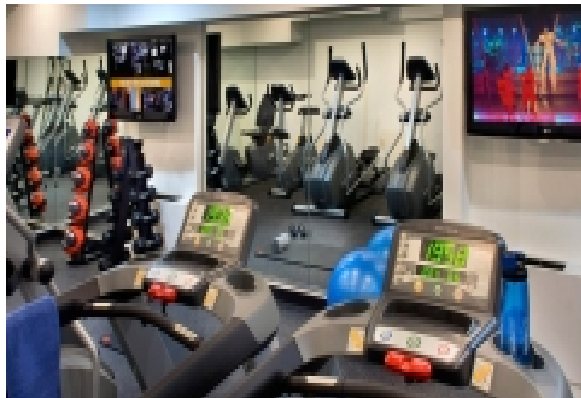

BRIDGESTREET.
GLOBAL HOSPITALITY

1 800 278 7338
BRIDGESTREET.COM

EXCLUSIVE.
BY BRIDGESTREET

RESIDENCES.
BY BRIDGESTREET

MODE.
A PART HOTEL

LIVING.
BY BRIDGESTREET

PLACES.
BY BRIDGESTREET

STÜDYO.
BY BRIDGESTREET