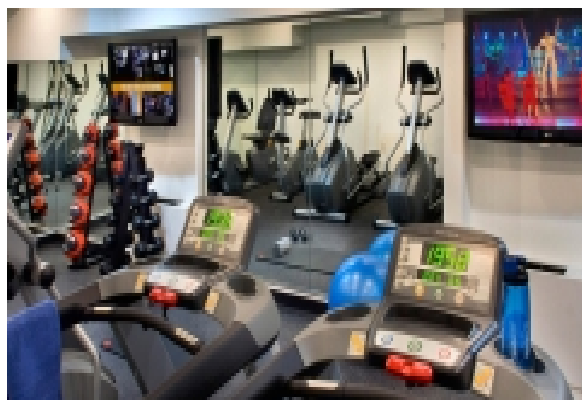

BRIDGESTREET®
GLOBAL HOSPITALITY

1 800 278 7338
BRIDGESTREET.COM

EXCLUSIVE.
BY BRIDGESTREET

RESIDENCES.
BY BRIDGESTREET

MODE.
A PART HOTEL

LIVING.
BY BRIDGESTREET

PLACES.
BY BRIDGESTREET

STÜDYO.
BY BRIDGESTREET