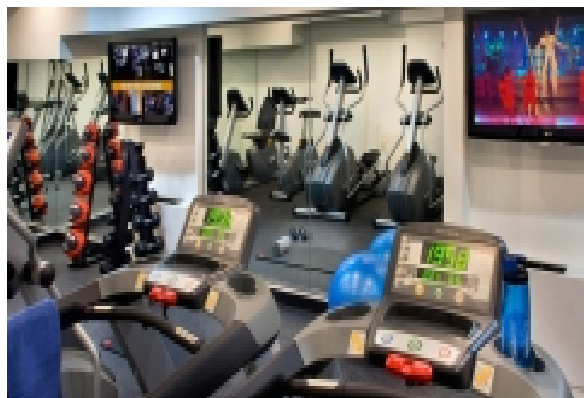

AT THIS LOCATION

- 24 Hour Doorman
- Elevators Present
- Exercise Facility
- Laundry Facilities On-Site

IN THE APARTMENT

- Granite countertops
- Large Floor Plans
- Many apartments feature views of Manhattan Skyline and the Statue of Liberty
- Stainless steel kitchens