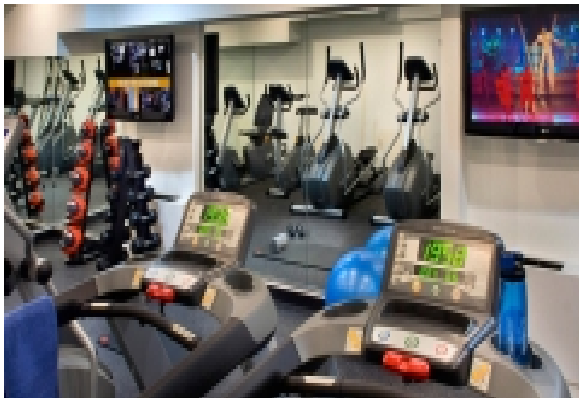

BRIDGESTREET.
GLOBAL HOSPITALITY

1 800 278 7338
BRIDGESTREET.COM

EXCLUSIVE.
BY BRIDGESTREET

RESIDENCES.
BY BRIDGESTREET

MODE.
A PART HOTEL

LIVING.
BY BRIDGESTREET

PLACES.
BY BRIDGESTREET

STÜDYO.
BY BRIDGESTREET