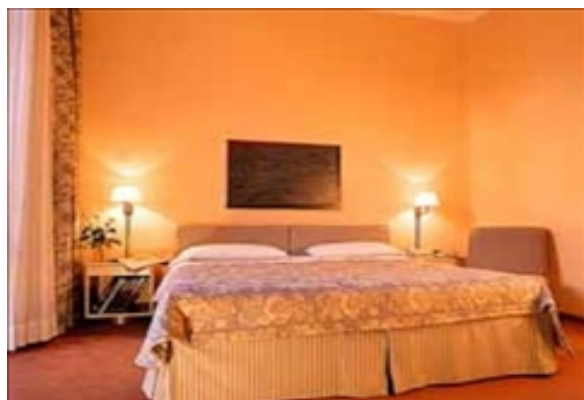

## RESIDENCE PALAZZO AL VELABRO

VIA DEL VELABRO 16 · ROME, 00186 ITALY

The Palazzo al Velabro Residence is a XVII century building located in the centre of the oldest archaeological area of Rome. It is a 5-floor building with 35 apartments based on three different sizes: Studio (1 double bedroom) Twin Suite (1 double bedroom + living room) Double Twin Suite (2 double bedrooms + living room). Each apartment possesses one bathroom and one kitchenette. A selection of apartments possess a balcony and an idyllic view of either the old roman ruins of the Palatino Hill, the Square Piazza Bocca della Verità or the Tevere river. All apartments are provided with a land-line telephone, wi-fi, satellite TV, air conditioning, linen and fitted kitchen. Apartment rates include daily maid service and energy consumption. Bed linen is changed twice a week, whilst bathroom and kitchen linen is changed o...