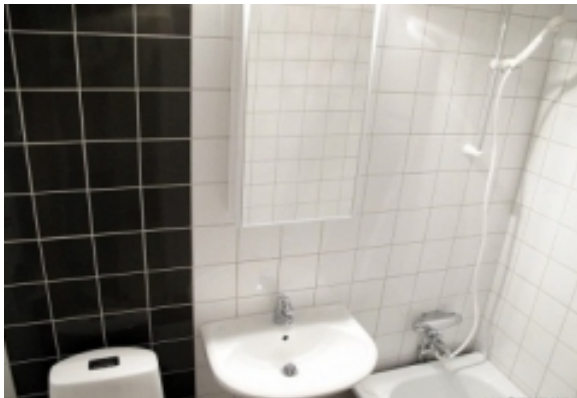

## FORENOM APARTMENTS SWEDEN

STORGATAN 64 · STOCKHOLM, 17152 SWEDEN

All the apartments have a fully equipped kitchens, bedrooms and tiled bathrooms with tubs. Area offers the tranquility and nature that Sweden is known for. Perfect overnight apartments. These apartments are close to everything! Within three minutes from the apartments, you will find a lake Mälaren with its beautiful water and forest area, stables and small animal farm, perfect for a jog and a walk in Stockholm's beautiful nature. If you like to take walks you easily walk aprox 20 min along the water of Mälaren to get to the city center of Stockholm. During the walk you will pass two beautiful castles.