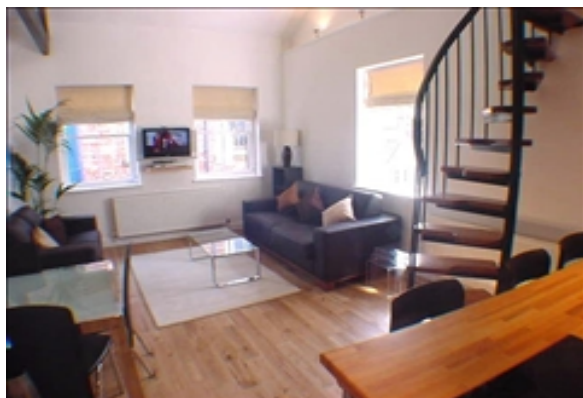

SERVICES

- Basic Cable Television Service Provided
- Bi-Weekly Housekeeping
- Customized Billing to Suit Your Company's Needs
- Guest Handbook with a guide to the city and local community. Find everything from the area tourist sights, the nearest drug store, to the fitness center hours.
- Key Packet Delivered Prior to Move-In
- Our Satisfaction Guarantee / notre garantie satisfaction

BRIDGESTREET
GLOBAL HOSPITALITY

+44 (0) 20 7792 2222
BRIDGESTREET.COM

EXCLUSIVE.
BY BRIDGESTREET

RESIDENCES.
BY BRIDGESTREET

MODE.
A PART HOTEL

LIVING.
BY BRIDGESTREET

PLACES.
BY BRIDGESTREET

STÜDYO.
BY BRIDGESTREET