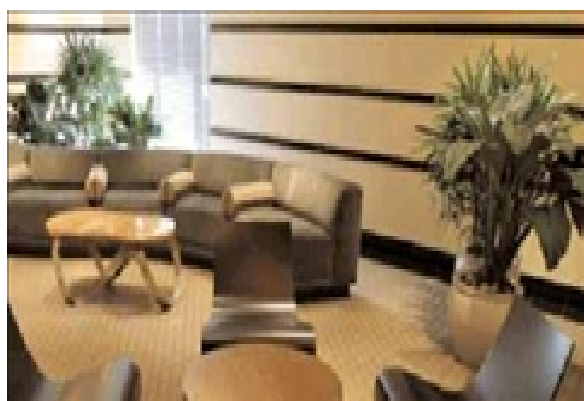

AT THIS LOCATION

- 24 Hr Front Desk
- Concierge Service
- Rooftop Terrace

IN THE APARTMENT

SERVICES

- Basic Cable Television Service Provided
- Customized Billing to Suit Your Company's Needs
- Guest Handbook with a guide to the city and local community. Find everything from the area tourist sights, the nearest drug store, to the fitness center hours.
- Key Packet Delivered Prior to Move-In [Optional]
- Our Satisfaction Guarantee / notre garantie satisfaction
- Weekly Housekeeping / 1 ménage par semaine