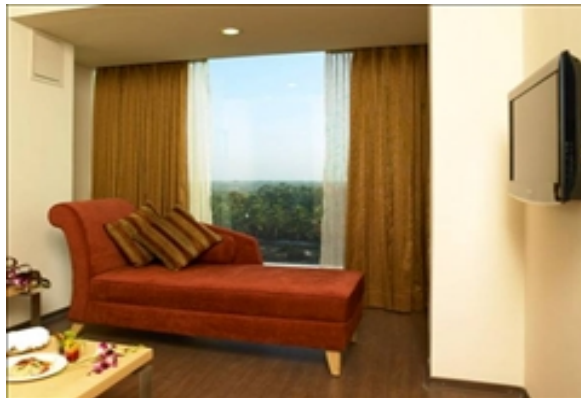

LIVING™

BY BRIDGESTREET

ROYAL ORCHID SUITES

#11/3A, OPPOSITE BOREWELL ROAD, WHITEFIELD MAIN RD · BANGALORE, 560116 INDIA

Located at the City-centric, this Wi-Fi enabled hotel with a well-equipped gym in the first floor is located in the Whitefield Main Road. There are 88 contemporary rooms, featuring studio suites. Guests are served scrumptious fare in the coffee shop and the Library Bar is an ideal place to unwind. There are recreational facilities such as squash and billiards. Guests can also refresh after work hours at the state-of-the-art gymnasium with spa facility.

IN THE APARTMENT

- Alarm System
- Kitchenette
- Spacious closets
- Walk In Closets
- Wireless Internet Access

SERVICES

- Basic Cable Television Service Provided
- Breakfast Service
- Customized Billing to Suit Your Company's Needs
- Guest Handbook with a guide to the city and local community. Find everything from the area tourist sights, the nearest drug store, to the fitness center hours.
- Housekeeping daily except Sundays and public holidays
- Our Satisfaction Guarantee / notre garantie satisfaction